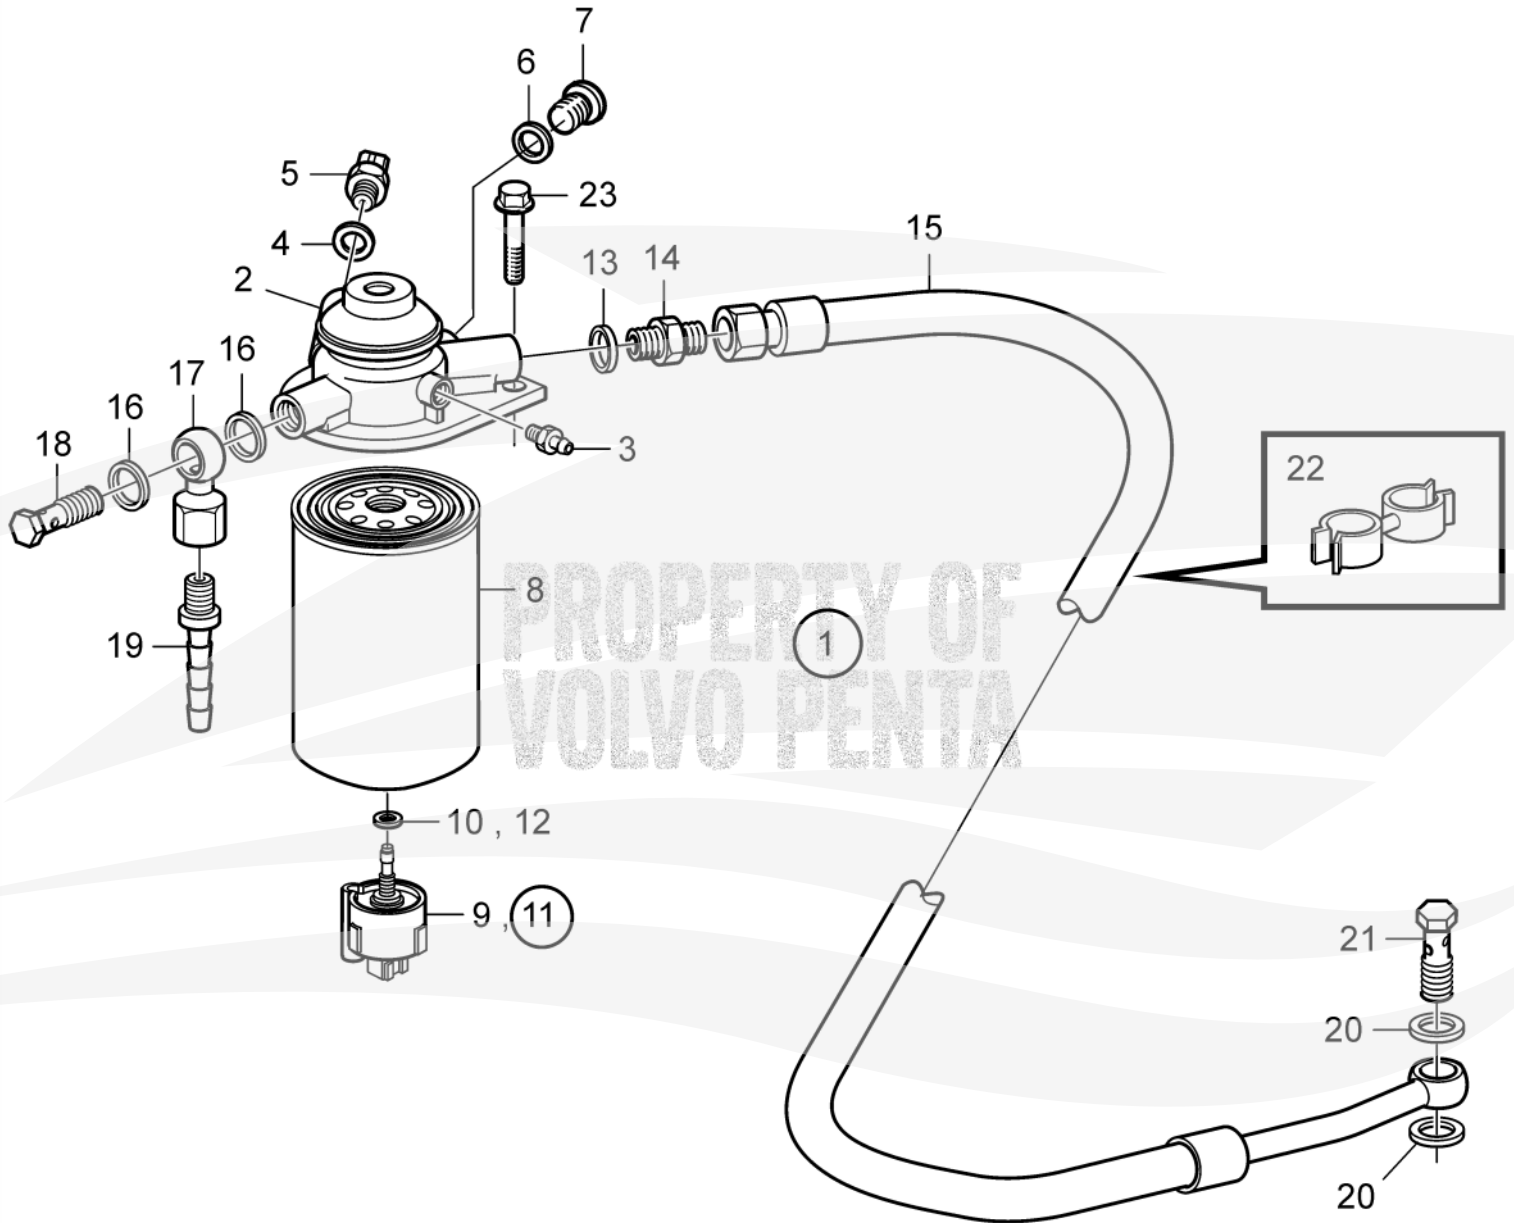

# Fuel Filter

D4-210A-A, D4-210A-B, D4-225A-B, D4-225A-C,  
D4-225A-D, D4-225A-E, D4-225A-F, D4-260A-A,  
D4-260A-B, D4-260A-C, D4-260A-D, D4-260A-E,  
D4-260A-F, D4-300A-A, D4-300A-C, D4-300A-D, D4-300A-E, D4-300A-F

REF	PART NO.	QTY	DESCRIPTION
1	3588199	1	Fuel filter Replaced by 21540371
1	21540371	1	Fuel filter Replaced by 22677437
1	22677437	1	Fuel filter Replaced by 22996879
1	22996879	1	Fuel filter
2		1	Fuel filter housing
3	20548012	1	Faucet
4	11996	1	Gasket
5	1624368	1	Sensor
6	969011	1	Gasket
7	945065	1	Plug M14x1.5
8	21718912	1	Filter
9		1	Sensor
10	21927730	1	Gasket
11	3808616	1	Sensor Installation instruction included.
12	21927730	1	Gasket
13	969011	1	Gasket
14	941754	1	Nipple
15	3582998	1	Fuel hose
16	969011	2	Gasket
17	861101	1	Banjo nipple
18	25167	1	Hollow screw Replaced by 991048
18	991048	1	Hollow screw
19	3825000	1	Hose nipple
20	969011	2	Gasket
21	25167	1	Hollow screw Replaced by 991048
21	991048	1	Hollow screw
22	9205207	1	Retainer
23	946671	2	Flange screw