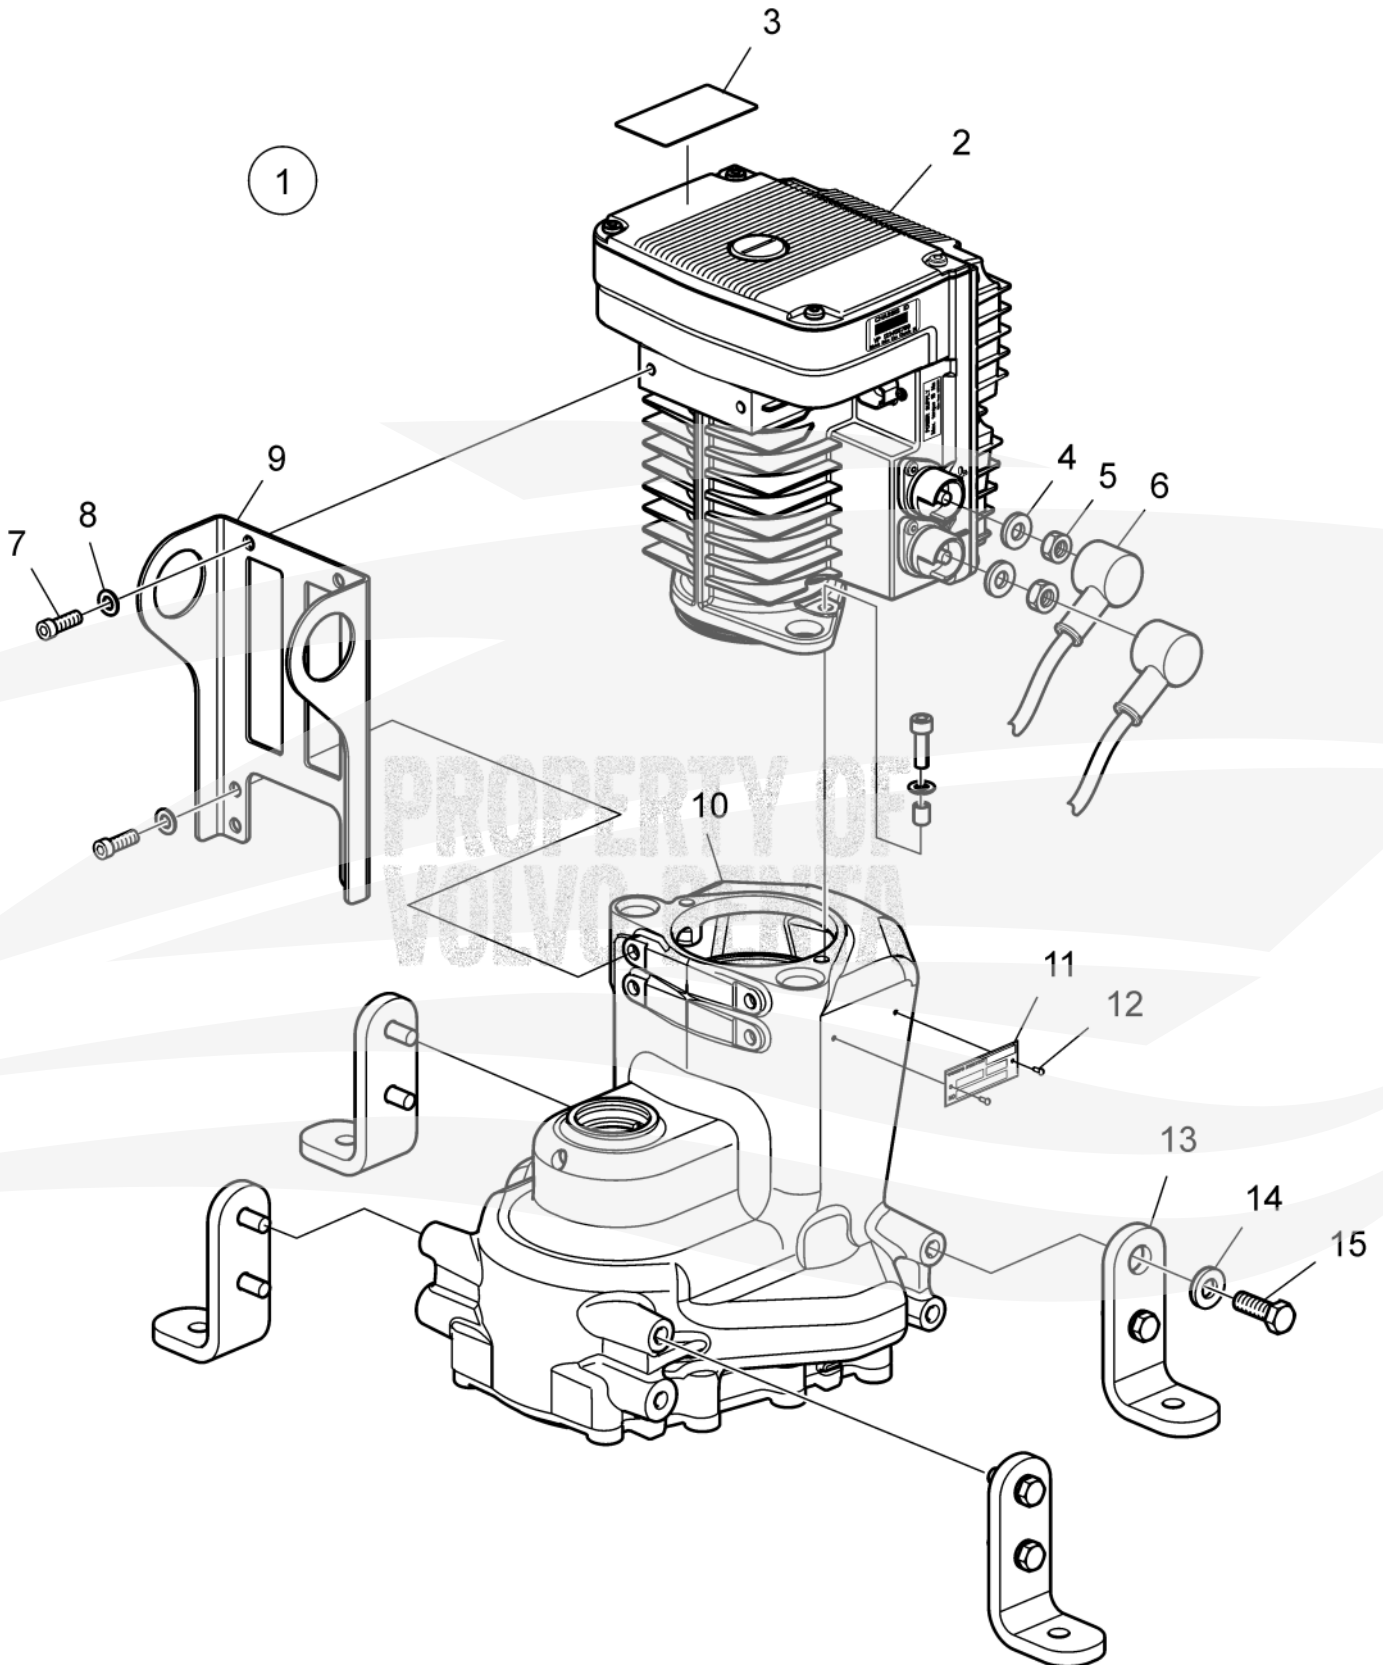

# Electrical Inboard Steering, SUS1 EVC-E4

D13B-E MH, D13B-E MH (FE), D13B-N MH, D13B-N MH (FE),  
D13C1-A MH, D13C1-A MP, D13C2-A MH, D13C2-A MP,  
D13C3-A MP, D13C4-A MP, D13C5-A MP, D13C6-A MP

Miami Parts  
Marine Engine Services

| REF | PART NO.     | QTY | DESCRIPTION                          |
|-----|--------------|-----|--------------------------------------|
| 1   |              | 1   | El. inboard steering                 |
| 2   | 22796035     | 1   | Servo unit Replaced by 21846852      |
| 2   | 21846852     | 1   | Servo unit                           |
| 2   | 3801717      | 1   | Servo unit, exch Replaced by 3801475 |
| 2   | 3801475      | 1   | Servo unit, exch                     |
| 2   | 21586516     | 1   | Wiring harness                       |
| 3   | 3809619      | 1   | Decal                                |
| 4   | 941670       | 2   | Washer                               |
| 5   | 946330       | 2   | Hexagon nut                          |
| 6   | 3588539      | 2   | Protective cap                       |
| 7   | 946541       | 8   | Hex. socket screw                    |
| 8   | 941670       | 8   | Washer                               |
| 9   | 22630326     | 1   | Bracket Replaced by 23370819         |
| 9   | 23370819     | 1   | Bracket                              |
| 10  | Gear housing |     |                                      |
| 11  | 3817315      | 1   | Type plate                           |
| 12  | 804269       | 2   | Drive screw                          |
| 13  | 22630330     | 4   | Mounting base Replaced by 23370820   |
| 13  | 23370820     | 4   | Mounting base                        |
| 14  | 942551       | 8   | Washer                               |
| 15  | 984914       | 8   | Hexagon screw                        |