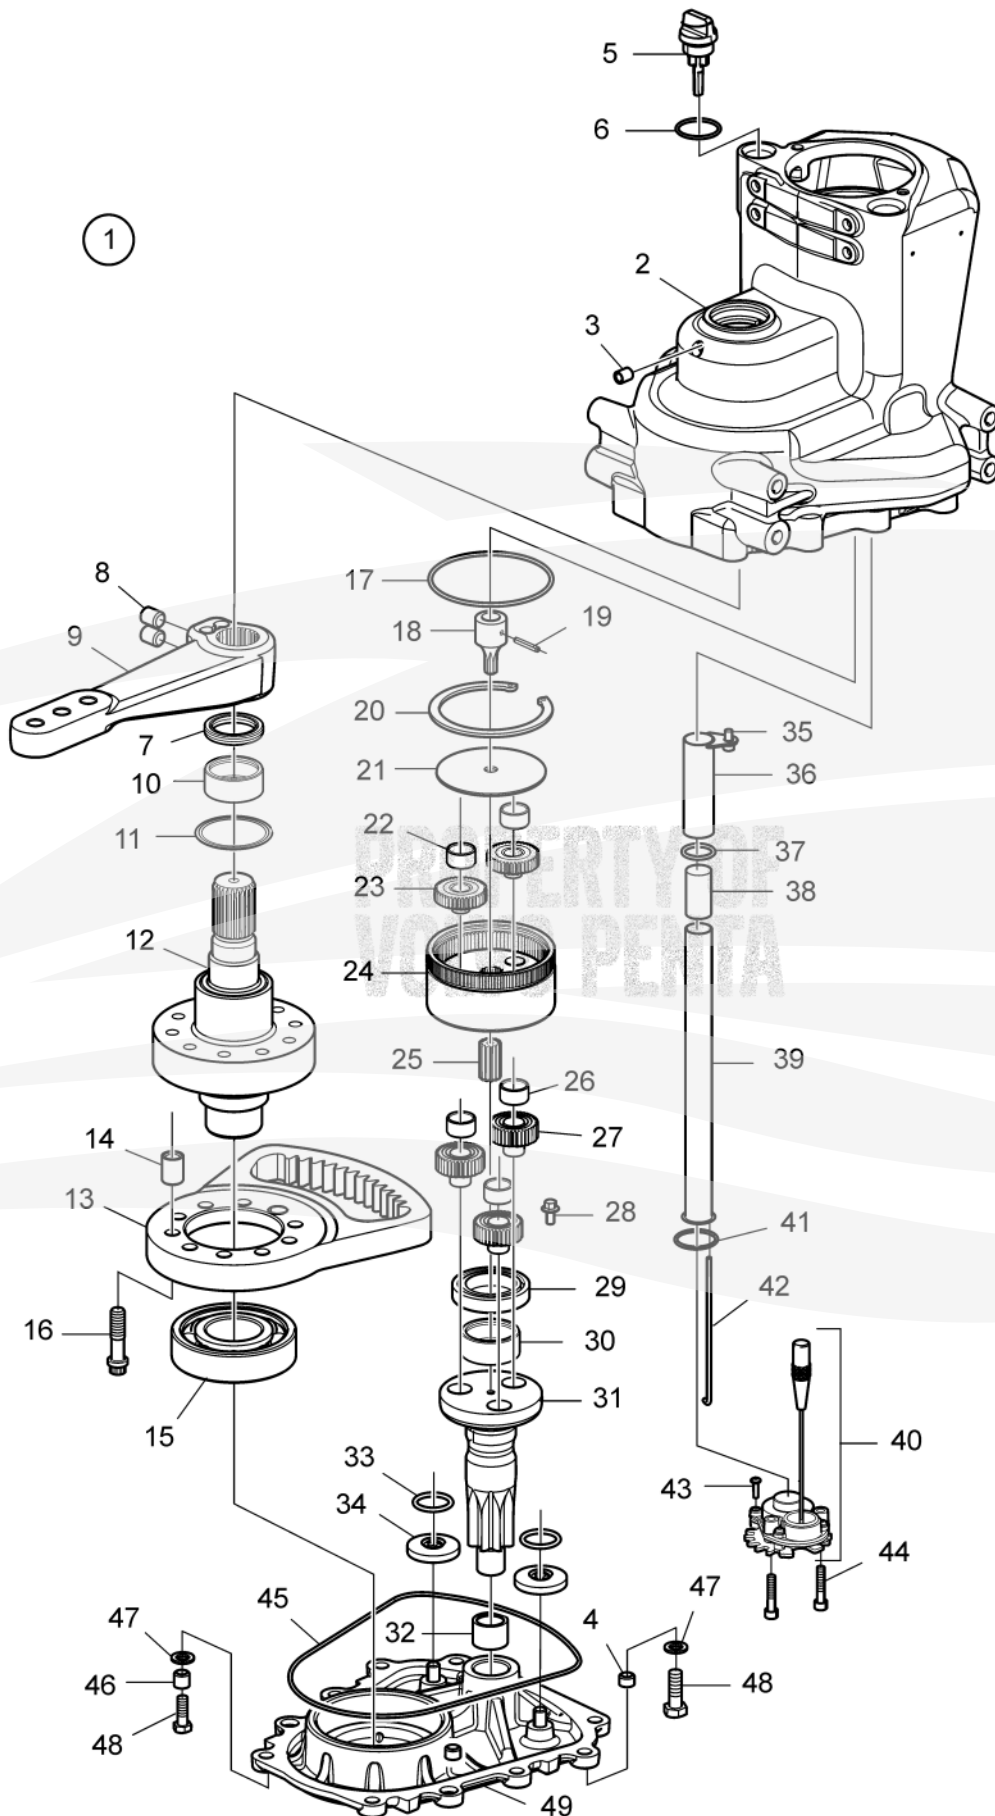

Electrical Inboard Steering, Steering Gear EVC-E4  
D13B-E MH, D13B-E MH (FE), D13B-N MH, D13B-N MH (FE),  
D13C1-A MH, D13C1-A MP, D13C2-A MH, D13C2-A MP,  
D13C3-A MP, D13C4-A MP, D13C5-A MP, D13C6-A MP

29780

**Electrical Inboard Steering, Steering Gear EVC-E4  
D13B-E MH, D13B-E MH (FE), D13B-N MH, D13B-N MH (FE),  
D13C1-A MH, D13C1-A MP, D13C2-A MH, D13C2-A MP,  
D13C3-A MP, D13C4-A MP, D13C5-A MP, D13C6-A MP**

**Miami Parts**  
Marine Engine Services

REF	PART NO.	QTY	DESCRIPTION
1		1	El. rudder actuator
1		1	Steering gear
1	22630336	1	Steering gear
2		1	Gear housing
3	16325	1	Plug Obsolete part
4	956021	8	Thread insert Obsolete part
5	22803031	1	Oil dipstick
6	949656	1	O-ring
7	22789432	1	Lip seal
8		1	
9	22630332	1	Steering rod Replaced by 23216934
9	23216934	1	Steering rod Replaced by 23370777
9	23370777	1	Steering arm
10	184078	2	Needle roller bearin
11	22484527	1	Spacer washer
12		1	Steering axle
13	21914715	1	Gear segment
14	3862569	1	Guide sleeve
15	11027	2	Ball bearing Obsolete part
16	3860364	10	Screw
17	925258	1	O-ring
18	21914717	1	Sun gear
19	949796	1	Spring pin
20	945486	1	Snap ring
21	3588127	1	Spacer plate
22	183365	2	Needle roller assemb
23	21914719	2	Planet gear
24	21914725	1	Ring gear
25	21914721	1	Sun gear
26	181269	3	Needle roller assemb
27	21914723	3	Planet gear
28	994442	1	Flange screw
29	184864	1	Ball bearing
30	184078	1	Needle roller bearin
31		1	Steering axle
32	184093	1	Needle roller bushin

**Miami Parts**  
Marine Engine Services

REF	PART NO.	QTY	DESCRIPTION
33	945719	2	Retainer
34	8171169	2	Magnet
35	3587842	1	Tube
36	984723	1	Flange screw
37	949657	1	O-ring
38	21161942	1	Gasket
39	3862558	1	Tube
40	21593166	1	Sensor
41	979254	1	O-ring
42	8142983	1	Heat-shrinkable tubi
43	969515	4	Six point socket scr
44	959207	2	Hex. socket screw
45	60112724	1	O-ring
46	417588	2	Guide sleeve
47	942551	10	Washer
48	984914	10	Hexagon screw
49		1	Cover