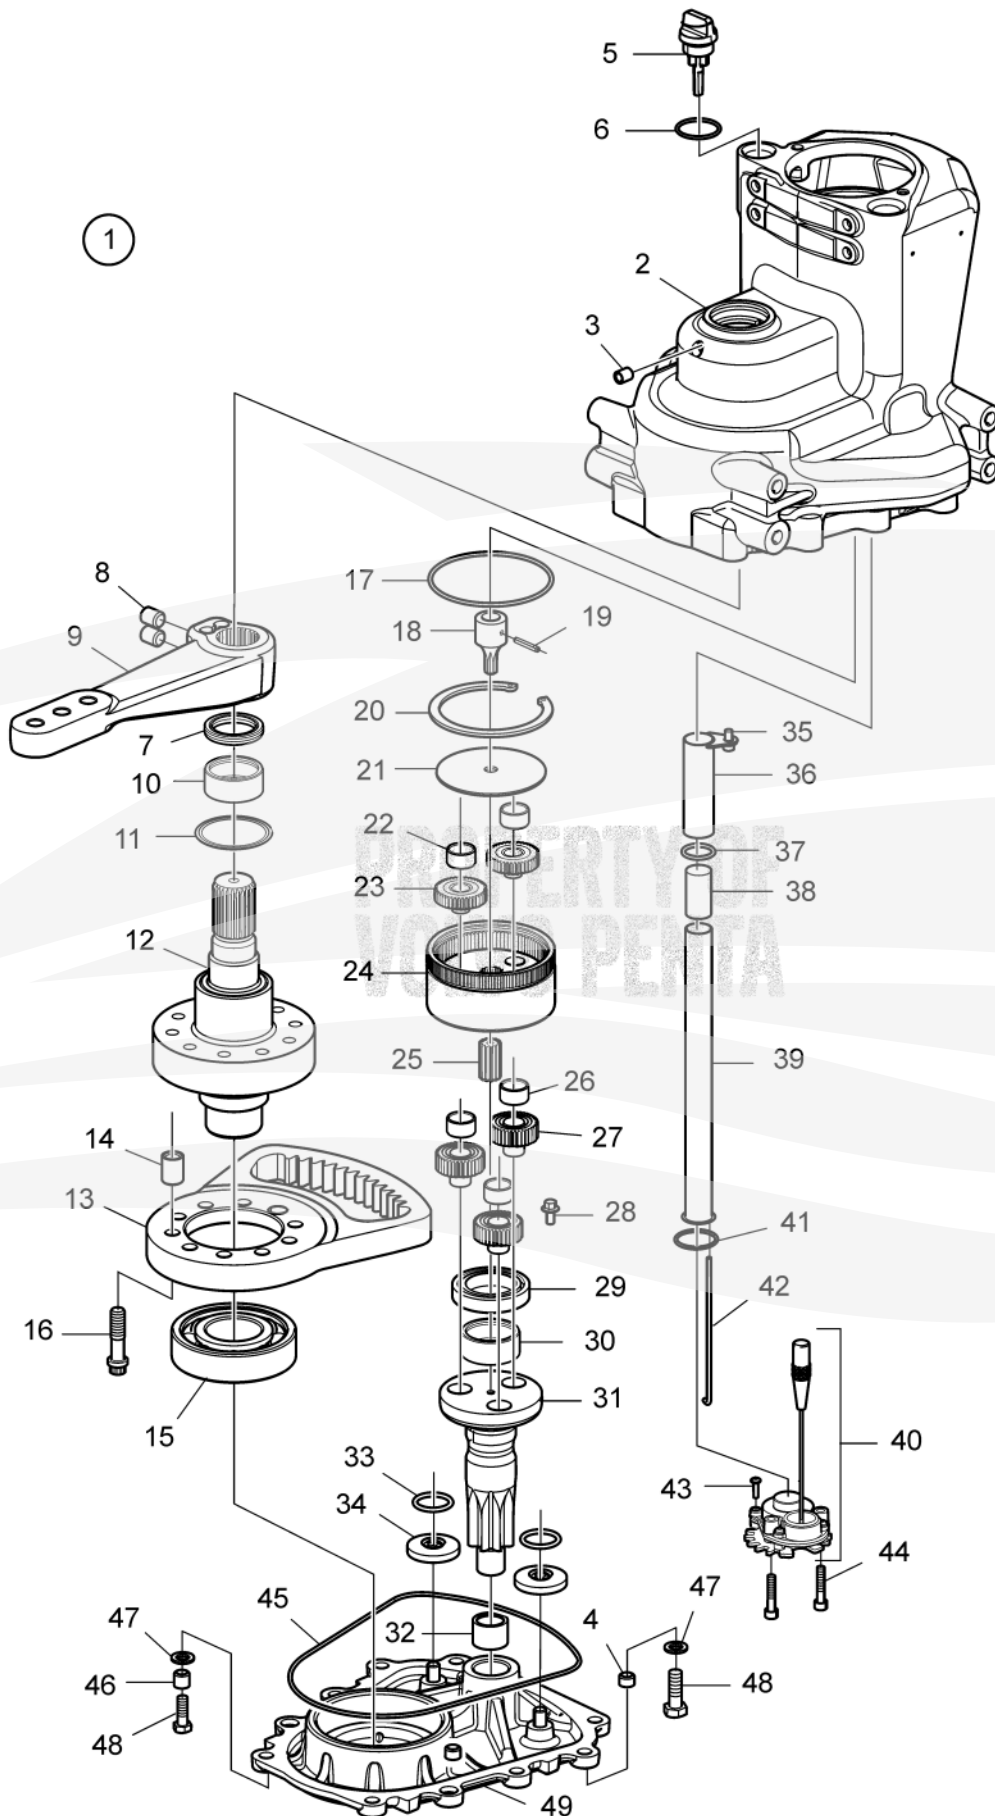

Electrical Inboard Steering, Steering Gear EVC-E3
D13B-E MH, D13B-E MH (FE), D13B-N MH, D13B-N MH (FE),
D13C1-A MH, D13C1-A MP, D13C2-A MH, D13C2-A MP,
D13C3-A MP, D13C4-A MP, D13C5-A MP, D13C6-A MP

29780

**Electrical Inboard Steering, Steering Gear EVC-E3
D13B-E MH, D13B-E MH (FE), D13B-N MH, D13B-N MH (FE),
D13C1-A MH, D13C1-A MP, D13C2-A MH, D13C2-A MP,
D13C3-A MP, D13C4-A MP, D13C5-A MP, D13C6-A MP**

Miami Parts
Marine Engine Services

REF	PART NO.	QTY	DESCRIPTION
1		1	El. rudder actuator
1		1	Steering gear
1	22630336	1	Steering gear
2		1	Gear housing
3	16325	1	Plug Obsolete part
4	956021	8	Thread insert Obsolete part
5	22803031	1	Oil dipstick
6	949656	1	O-ring
7	22789432	1	Lip seal
8		1	
9	22630332	1	Steering rod Replaced by 23216934
9	23216934	1	Steering rod Replaced by 23370777
9	23370777	1	Steering arm
10	184078	2	Needle roller bearin
11	22484527	1	Spacer washer
12		1	Steering axle
13	21914715	1	Gear segment
14	3862569	1	Guide sleeve
15	11027	2	Ball bearing Obsolete part
16	3860364	10	Screw
17	925258	1	O-ring
18	21914717	1	Sun gear
19	949796	1	Spring pin
20	945486	1	Snap ring
21	3588127	1	Spacer plate
22	183365	2	Needle roller assemb
23	21914719	2	Planet gear
24	21914725	1	Ring gear
25	21914721	1	Sun gear
26	181269	3	Needle roller assemb
27	21914723	3	Planet gear
28	994442	1	Flange screw
29	184864	1	Ball bearing
30	184078	1	Needle roller bearin
31		1	Steering axle
32	184093	1	Needle roller bushin

Miami Parts
Marine Engine Services

REF	PART NO.	QTY	DESCRIPTION
33	945719	2	Retainer
34	8171169	2	Magnet
35	3587842	1	Tube
36	984723	1	Flange screw
37	949657	1	O-ring
38	21161942	1	Gasket
39	3862558	1	Tube
40	21593166	1	Sensor
41	979254	1	O-ring
42	8142983	1	Heat-shrinkable tubi
43	969515	4	Six point socket scr
44	959207	2	Hex. socket screw
45	60112724	1	O-ring
46	417588	2	Guide sleeve
47	942551	10	Washer
48	984914	10	Hexagon screw
49		1	Cover