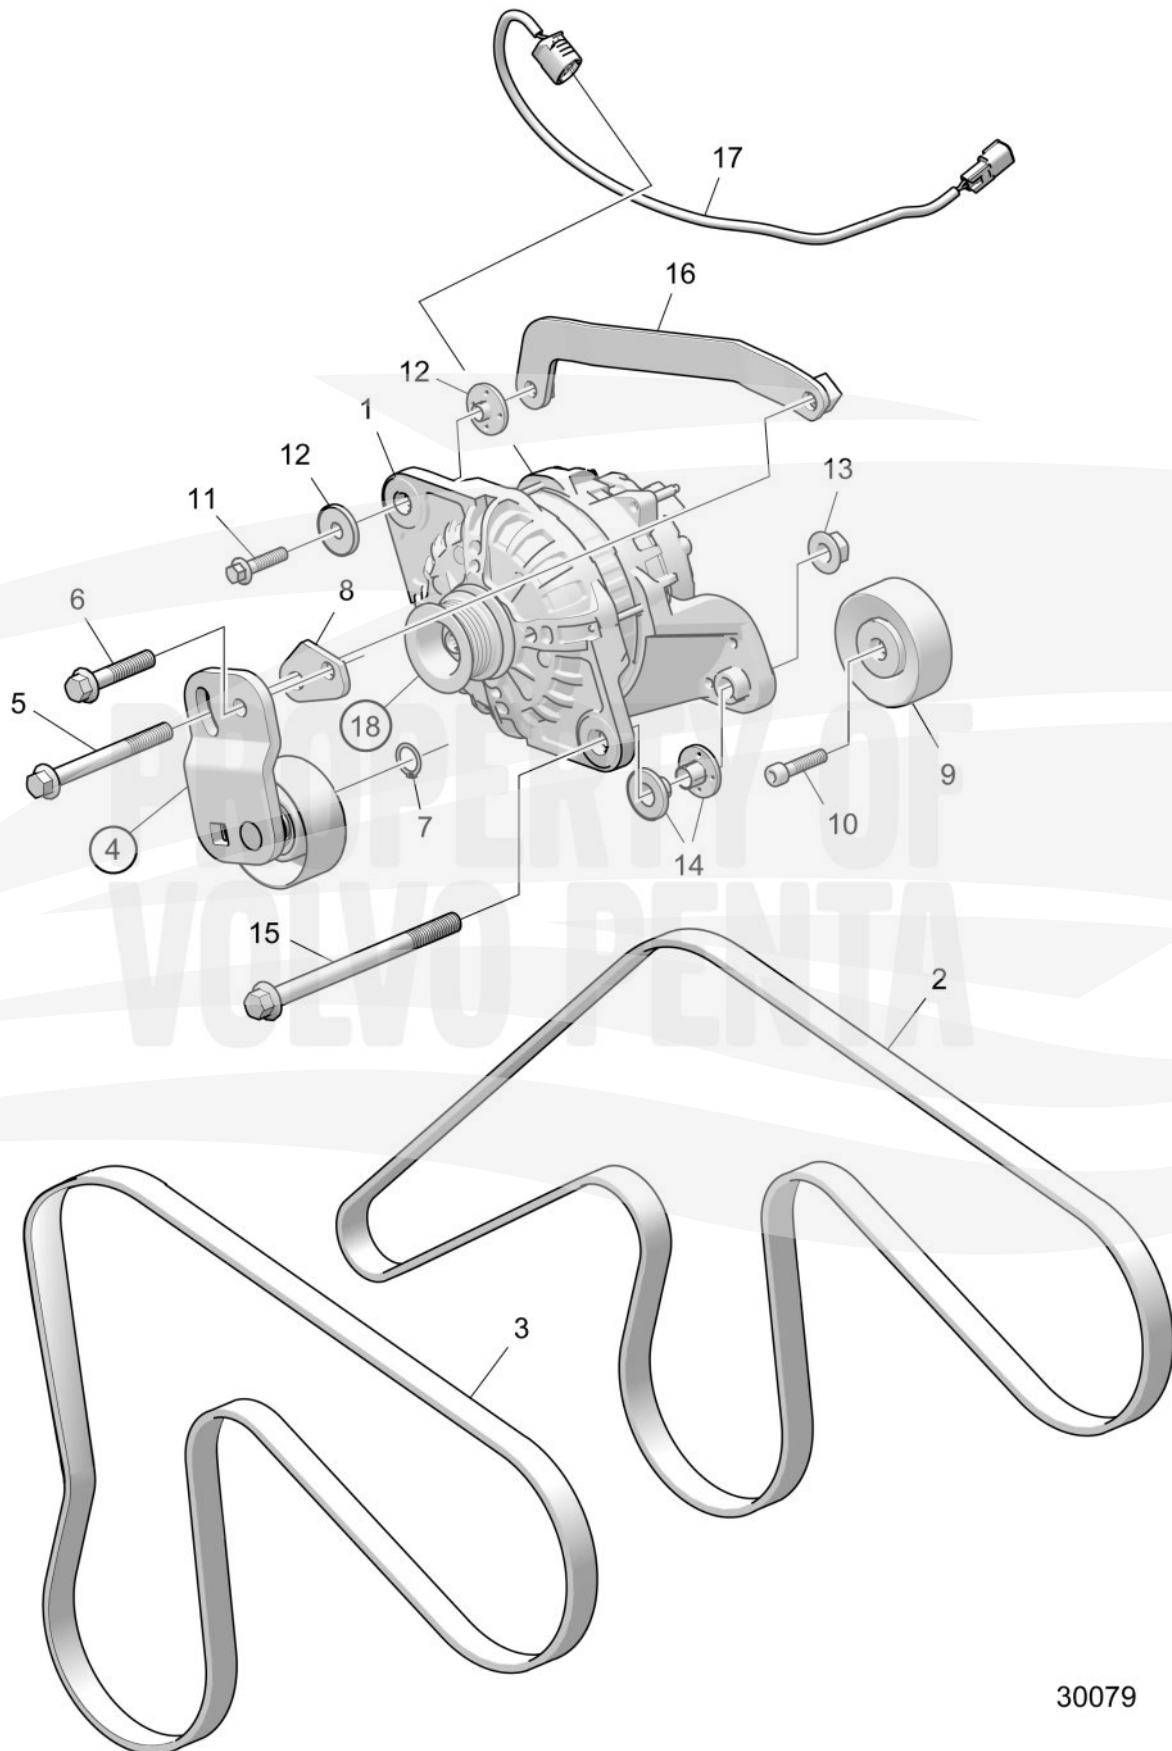

Alternator with Installation Parts

D4-150A-G, D4-175I-G, D4-230A-G, D4-230I-G, D4-270A-G,
D4-270I-G, D4-300A-G, D4-300I-G, D4-320A-G, D4-320I-G

Miami Parts
Marine Engine Services

30079

Alternator with Installation Parts

D4-150A-G, D4-175I-G, D4-230A-G, D4-230I-G, D4-270A-G,
D4-270I-G, D4-300A-G, D4-300I-G, D4-320A-G, D4-320I-G

Miami Parts
Marine Engine Services

REF	PART NO.	QTY	DESCRIPTION
1	22906755	1	Alternator 14V
1	22906753	1	Alternator 28V
2	21405494	1	Belt, alternator Standard
2	21407028	1	V-ribbed belt, power steering pump/extra alternator Standard
3	22757103	1	V-ribbed belt, alternator SOLAS
3	22757107	1	V-ribbed belt, power steering pump SOLAS
4	23272815	1	Belt tensioner
5	60114922	1	Flange screw
6	984756	1	Flange screw
7	914451	1	Snap ring
8		1	Spacer disc
9	3847482	1	Idler pulley
10	994824	1	Hex. socket screw
11	984737	1	Flange screw
12	21328137	2	Insulating bushing
13	990942	1	Flange nut
14	21308514	2	Insulating bushing
15	984826	1	Flange screw
16	23040136	1	Bracket
17	23030487	1	Wiring harness 14V
17	23030489	1	Wiring harness 28V
18	23637932	1	Kit Pulley, washer & nut