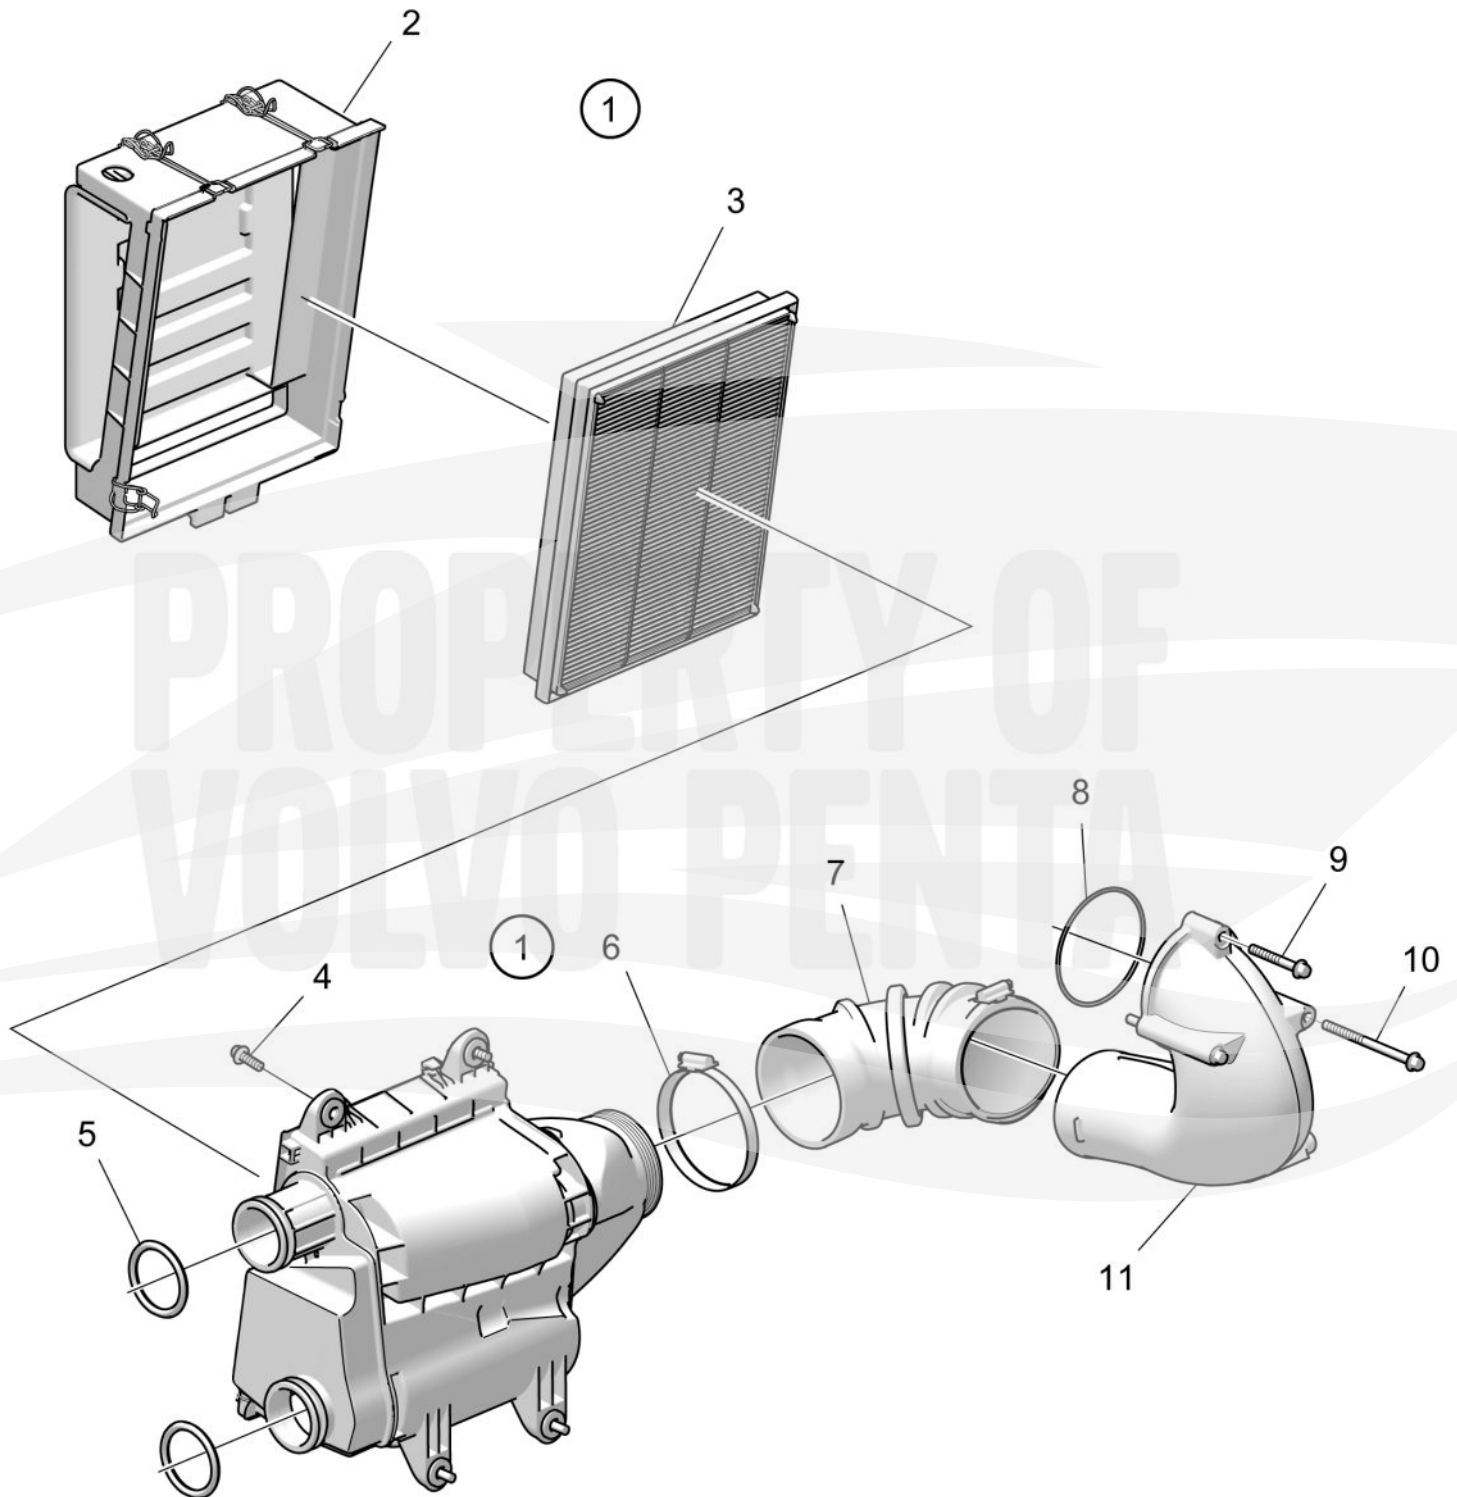

**Air Filter for Supercharger**  
D4-270A-G, D4-270I-G, D4-300A-G, D4-300I-G,  
D4-320A-G, D4-320I-G

30140

**Air Filter for Supercharger**  
**D4-270A-G, D4-270I-G, D4-300A-G, D4-300I-G,**  
**D4-320A-G, D4-320I-G**

REF	PART NO.	QTY	DESCRIPTION
1	23421045	1	Air cleaner
2	3817477	1	Cap
3	21702999	1	Insert
4	995463	4	Flange screw
5	864722	2	Sealing ring
6	982694	2	Hose clamp
7	3587119	1	Hose
8	949841	1	O-ring
9	984740	1	Flange screw
10	995478	2	Flange screw
11	3812945	1	Connector