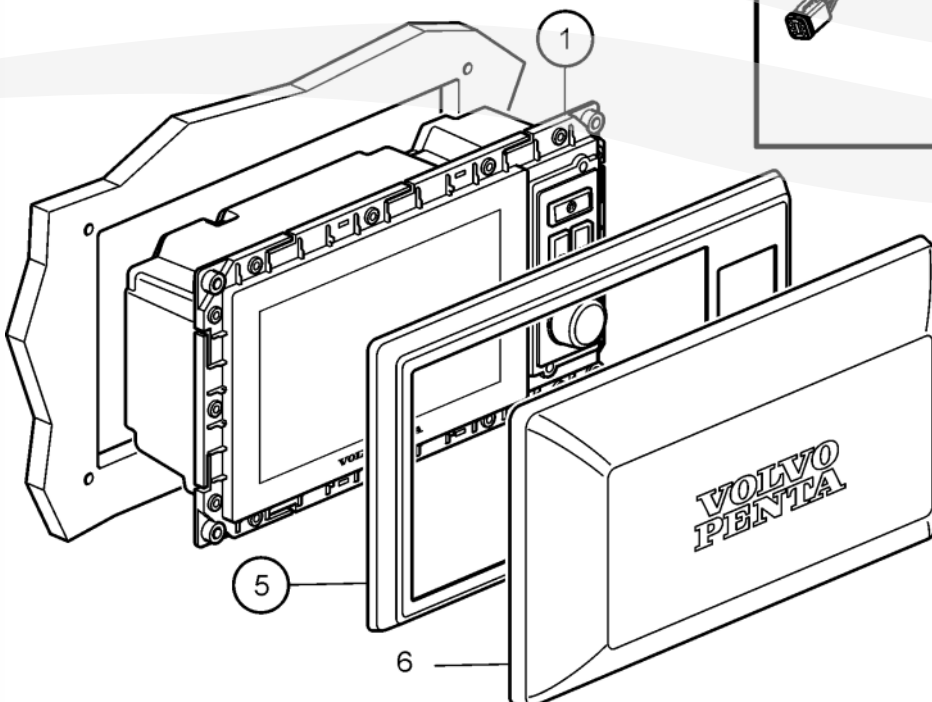

7" Steering Colour Display, Commercial, EVC 2.0
D4-175I-G, D4-230A-G, D4-230I-G, D4-270A-G,
D4-270I-G, D4-300A-G, D4-300I-G, D4-320A-G, D4-320I-G

**7" Steering Colour Display, Commercial, EVC 2.0
D4-175I-G, D4-230A-G, D4-230I-G, D4-270A-G,
D4-270I-G, D4-300A-G, D4-300I-G, D4-320A-G, D4-320I-G**

REF	PART NO.	QTY	DESCRIPTION
1	23874096	1	Display 7" STEERING COLOR DISPLAY, IPS
2	21514712	1	Cable
3	21330288	1	Frame For flush mounting
4	21379779	1	Network adapter POWER FEED MODULE, 12V
5	21330289	1	Frame For top mouting
6	21144292	1	Cover
7	22629901	1	Cable