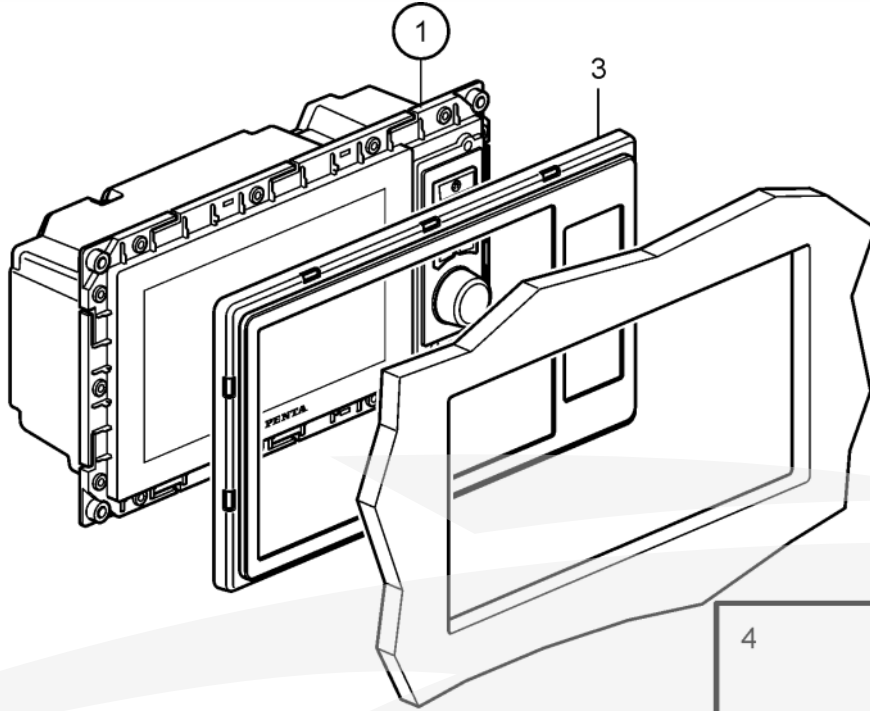

7" Steering Colour Display, Commercial, EVC 2.0
D4-175I-G, D4-230A-G, D4-230I-G, D4-270A-G,
D4-270I-G, D4-300A-G, D4-300I-G, D4-320A-G, D4-320I-G

**7" Steering Colour Display, Commercial, EVC 2.0
D4-175I-G, D4-230A-G, D4-230I-G, D4-270A-G,
D4-270I-G, D4-300A-G, D4-300I-G, D4-320A-G, D4-320I-G**

REF	PART NO.	QTY	DESCRIPTION
1	23874096	1	Display 7" STEERING COLOR DISPLAY, IPS
2	21514712	1	Cable
3	21330288	1	Frame For flush mounting
4	21379779	1	Network adapter POWER FEED MODULE, 12V
5	21330289	1	Frame For top mouting
6	21144292	1	Cover
7	22629901	1	Cable