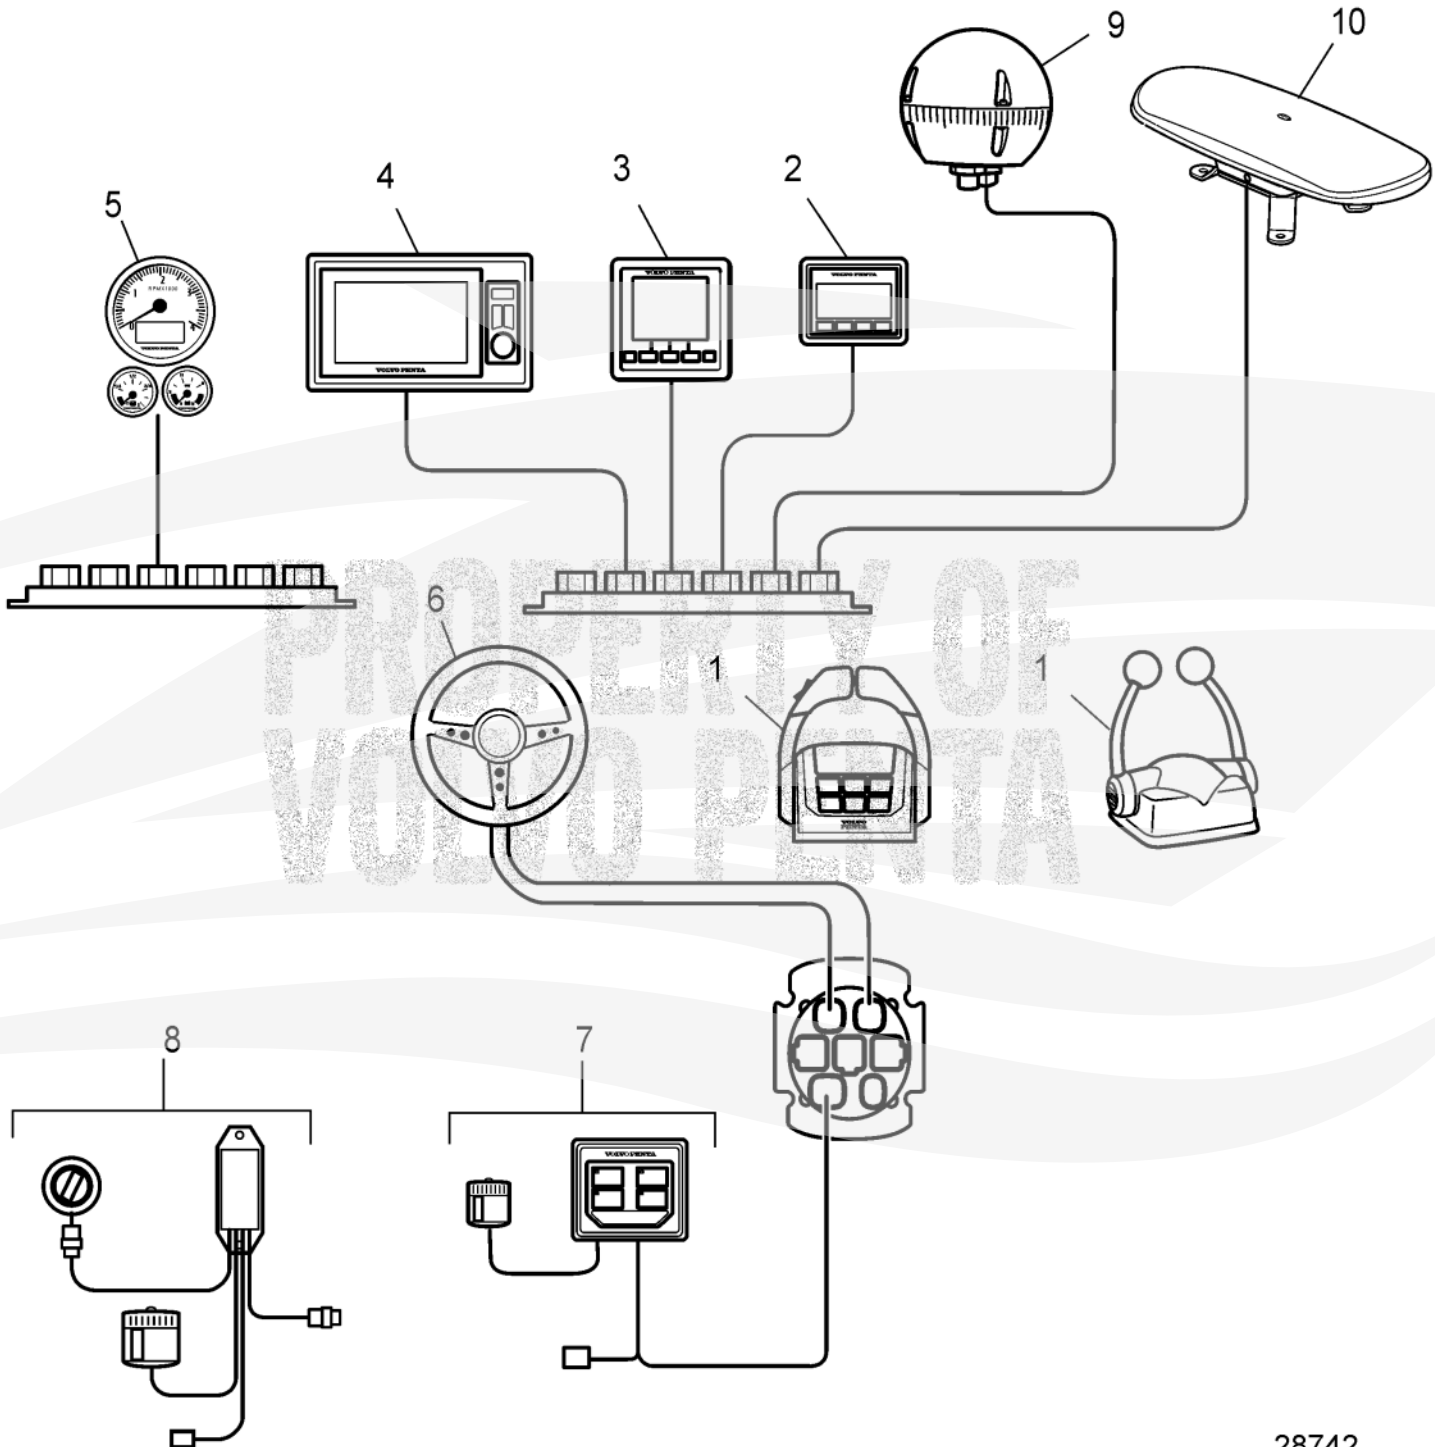

Main Station for Inboard, EVC-E2

D13B-E MH, D13B-E MH (FE), D13B-N MH, D13B-N MH (FE),
D13C1-A MH, D13C1-A MP, D13C2-A MH, D13C2-A MP,
D13C3-A MP, D13C4-A MP, D13C5-A MP, D13C6-A MP

Miami Parts
Marine Engine Services

28742

Main Station for Inboard, EVC-E2

D13B-E MH, D13B-E MH (FE), D13B-N MH, D13B-N MH (FE),
D13C1-A MH, D13C1-A MP, D13C2-A MH, D13C2-A MP,
D13C3-A MP, D13C4-A MP, D13C5-A MP, D13C6-A MP

Miami Parts
Marine Engine Services

REF	PART NO.	QTY	DESCRIPTION
1	21164027	1	Control lever, Single Black, With Neutral Switch
1	21164029	1	Control lever, Twin Black, With Neutral Switch
1	22498549	1	Control lever, Single Without Trim Buttons
1	22498615	1	Control lever, Twin Without Trim Buttons
1	3586259	2	Software - Vodia-programming. This p/n can not be ordered, but will be used for invoicing.
1	3586261	2	Software - Warehouse programming. This p/n can not be ordered, but will be used for invoicing.
2	21846916	1	Display panel, 2,5" Display Not in combination with 4" or 7" Display
3	22369186	1	Display, 4" Color Display Not in combination with 2,5" or 7" Display
4	22499544	1	Display, 7" color display kit Not in combination with 2,5" or 4" Display,
5	Instruments		
6	21469560	1	Steering wheel hub Replaced by 22353839
6	22353839	1	Steering wheel hub
6	3809099	1	Rubber position sens
6	22299003	1	Steering wheel adjus
7	21758351	1	Key, e-Key
8	3587070	1	Starter switch, Analogue Key Single installation
8	3587071	1	Starter switch, Analogue Key Twin installation
9	21812209	1	Compass kit, Auto Pilot
10	22721733	1	Antenna, Dynamic Positioning System