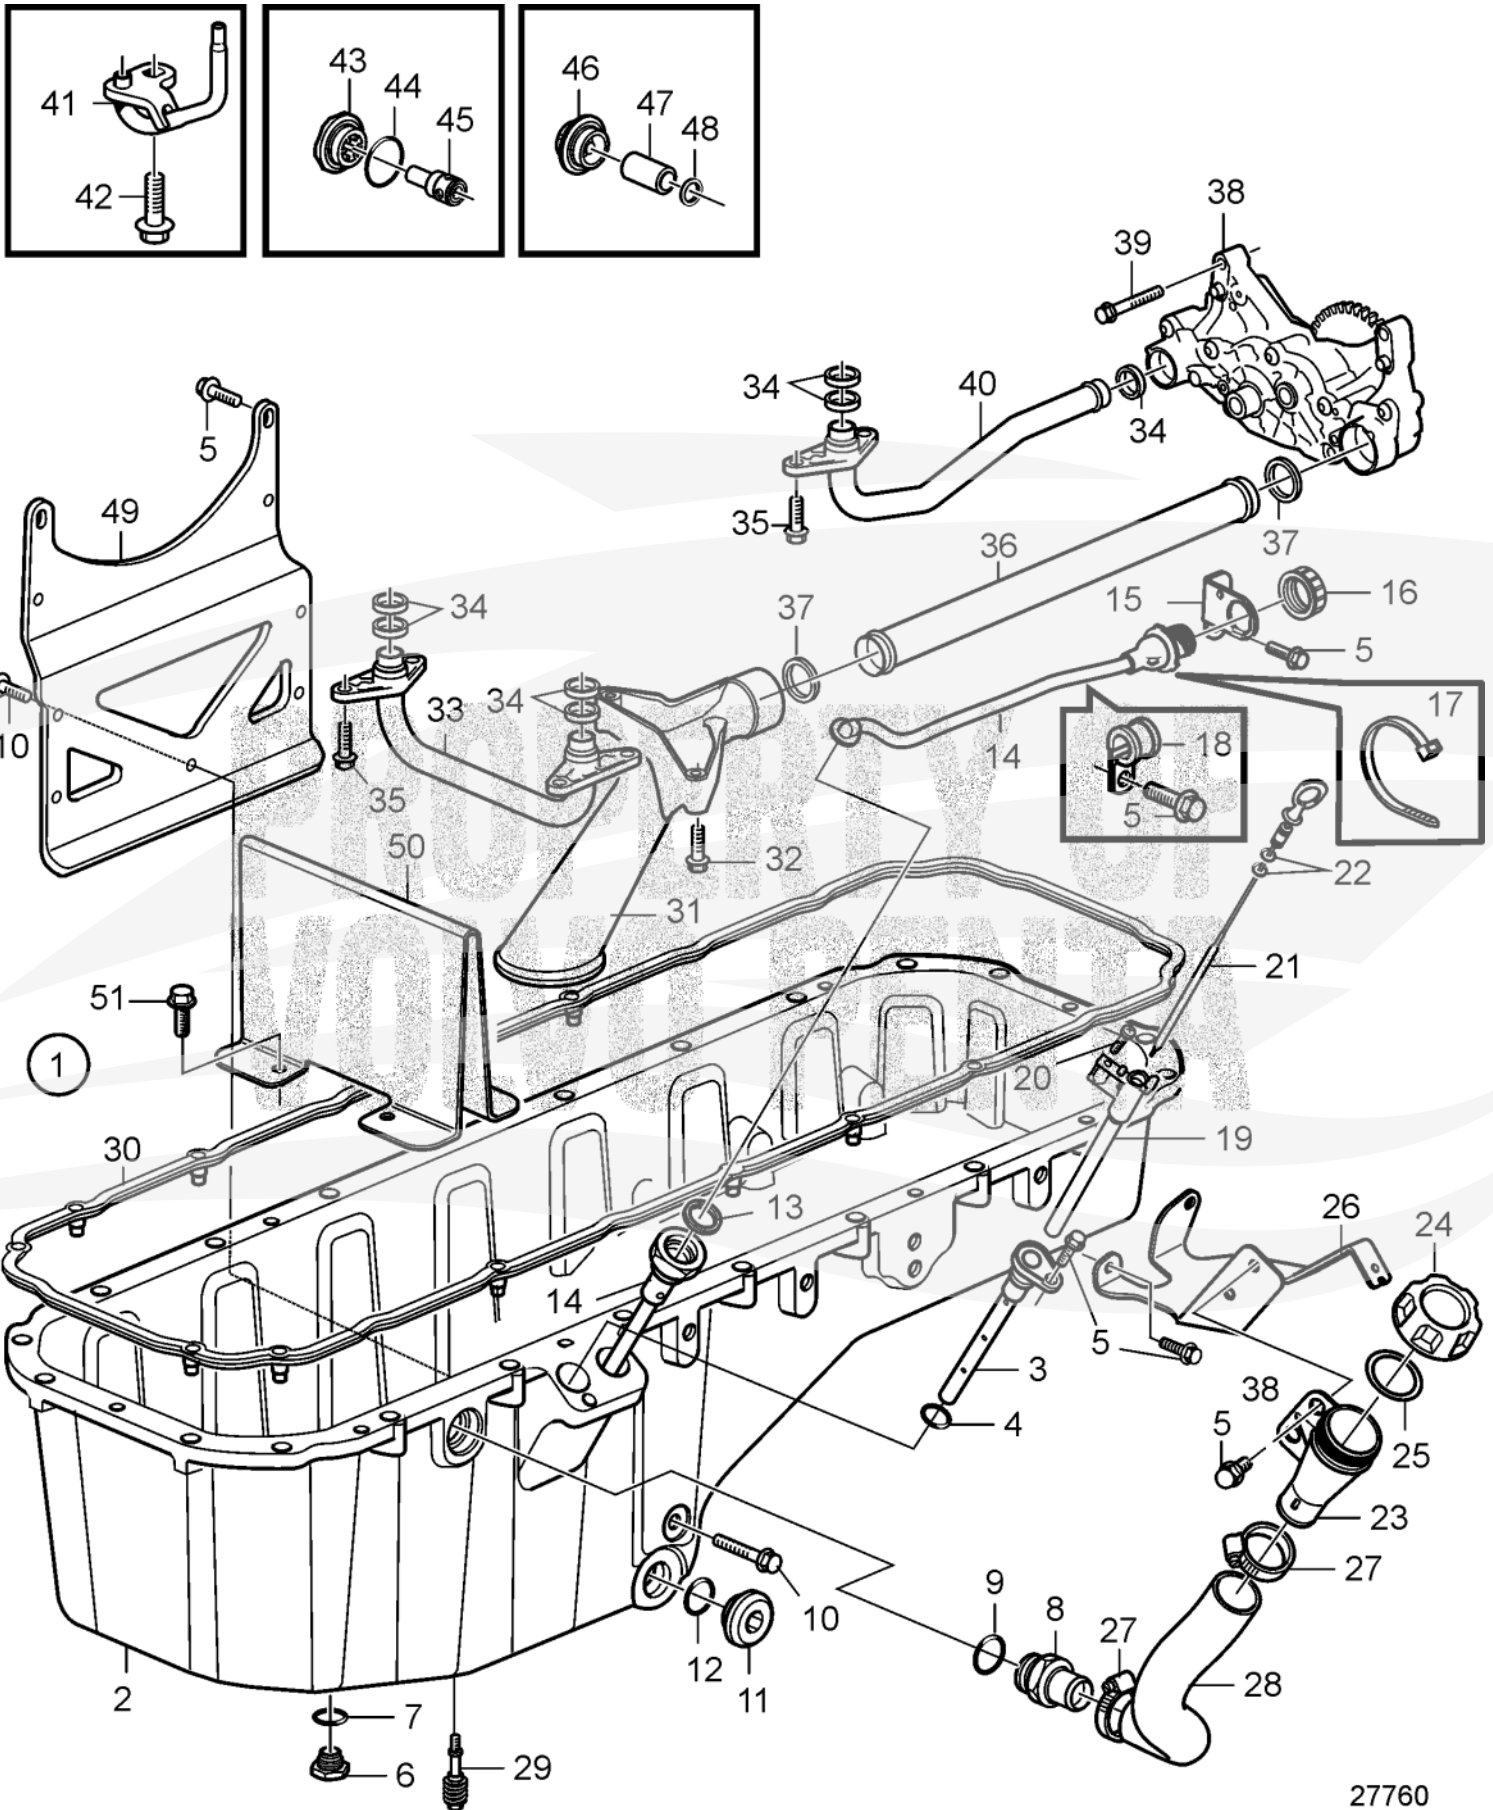

Lubricating System with Deep Oil Sump

D13B-E MG, D13B-E MG (FE), D13B-E MH, D13B-E MH (FE),
D13B-F MG, D13B-F MG (FE), D13B-N MH, D13B-N MH (FE),
D13C1-A MG, D13C1-A MH, D13C2-A MG, D13C2-A MH

Miami Parts
Marine Engine Services

27760

Lubricating System with Deep Oil Sump

D13B-E MG, D13B-E MG (FE), D13B-E MH, D13B-E MH (FE),
 D13B-F MG, D13B-F MG (FE), D13B-N MH, D13B-N MH (FE),
 D13C1-A MG, D13C1-A MH, D13C2-A MG, D13C2-A MH

Miami Parts
 Marine Engine Services

REF	PART NO.	QTY	DESCRIPTION
1	21668618	1	Oil pan Replaced by 22303327
1	22303327	1	Oil pan
2		1	Oil pan
3	21523327	1	Pipe
4	949656	1	O-ring
5	984733	11	Flange screw
6	20571854	1	Magnetic plug
7	20579690	1	Sealing ring
8	11162582	1	Nipple
9	982509	1	Gasket
10	965221	2	Flange screw
11	11127354	1	Magnetic plug
12	948610	1	O-ring
13	18813	1	Gasket
14	11423761	1	Oil level sensor
15	3988328	1	Bracket
16	3963413	1	Ring
17	948211	1	Cable tie
18	949746	2	Clamp
19	3883614	1	Pipe
20	975371	1	Six point socket scr
21	21839727	1	Dipstick
22	949187	2	O-ring
23	20808091	1	Oil filter pipe
24	20807510	1	Oil filter cap
25	20365079	1	Rubber washer
26	21549291	1	Bracket
27	961670	2	Hose clamp
28	21549296	1	Hose
29	20739547	16	Flange screw
30	21293367	1	Sealing strip
31	15032706	1	Oil strainer
32	977275	3	Flange screw
33	20498189	1	Pressure pipe
34	21092243	7	Sealing ring
35	946472	6	Flange screw

REF	PART NO.	QTY	DESCRIPTION
35	946472	6	Flange screw
36	20509415	1	Suction pipe
37	20451487	2	Sealing ring
38	20824906	1	Oil pump
39	984740	4	Flange screw
40	21524766	1	Pressure pipe
41	3155151	6	Piston cooling jet
42	966378	6	Flange screw
43	1547934	1	Cover
44	948610	1	O-ring
45	22416685	1	Reduction valve
46		1	Cap
47		1	Plug
48	469846	1	Sealing ring
49	21540770	1	Bracket
50	21305840	1	Splash bulkhead
51	966378	4	Flange screw