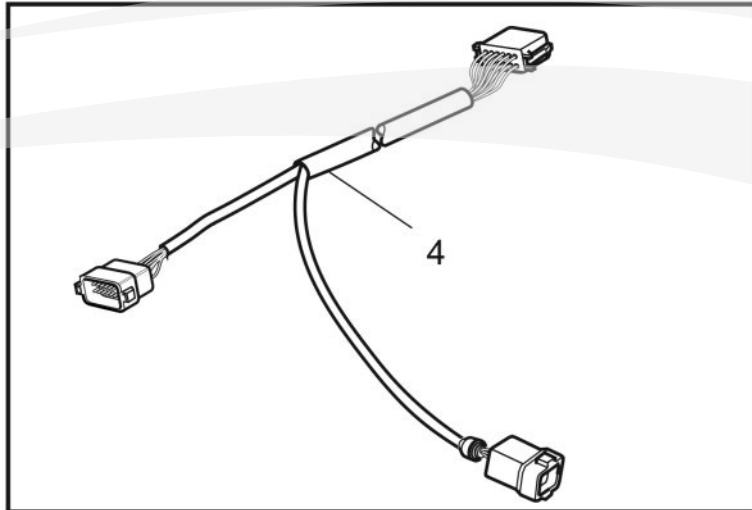

Docking Station, Twin Inboard and Sterndrive, EVC-E3
D13B-E MH, D13B-E MH (FE), D13B-N MH, D13B-N MH (FE),
D13C1-A MH, D13C1-A MP, D13C2-A MH, D13C2-A MP,
D13C3-A MP, D13C4-A MP, D13C5-A MP, D13C6-A MP

Miami Parts
Marine Engine Services

000010448

**Docking Station, Twin Inboard and Sterndrive, EVC-E3
D13B-E MH, D13B-E MH (FE), D13B-N MH, D13B-N MH (FE),
D13C1-A MH, D13C1-A MP, D13C2-A MH, D13C2-A MP,
D13C3-A MP, D13C4-A MP, D13C5-A MP, D13C6-A MP**

Miami Parts
Marine Engine Services

REF	PART NO.	QTY	DESCRIPTION
1	22499273	1	Display panel 2,5" Flexidisplay Button Panel
2			Control knob, For inboard JOYSTICK, DELUXE INBOARD
2	22894292	1	Control knob, Type Approved Joystick Inboard JOYSTICK DELUXE INBOARD,DARK GREY,HEAVY DUTY
2	22790942	1	Control knob, For Aquamatic JOYSTICK DELUXE AQ
2			Control knob, Type Approved Joystick Aquamatic JOYSTICK DELUXE AQ, DARK GREY
3	22783418	1	Control knob, For Inboard JOYSTICK,DELUXE INBOARD
3	22862207	1	Control knob, Type Approved Joystick Inboard JOYSTICK DELUXE INBOARD,DARK GREY,HEAVY DUTY
3	22498686	1	Control knob, For Aquamatic JOYSTICK DELUXE AQ
4	21421926	2	Cable EVC_CD ADAPTER D6F M6M
5	3588972	2	Cable kit Y-SPLIT CABLE
6	3886666	1	Cable MULTILINK 1,5 METER