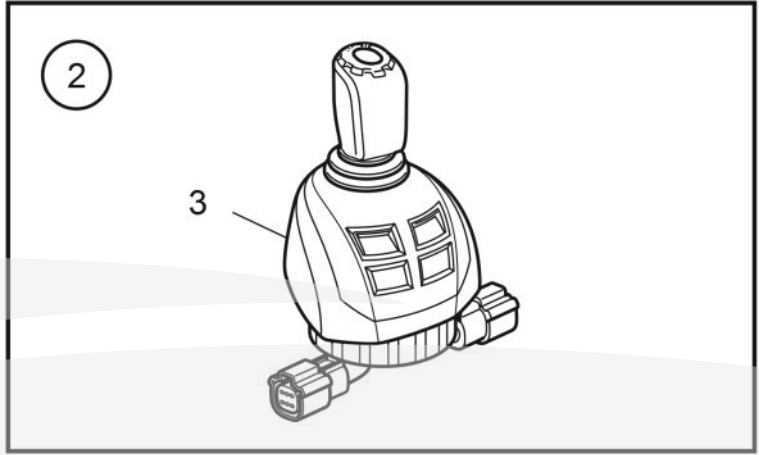

Docking Station, Twin Inboard and Sterndrive, EVC-E3
D13B-E MH, D13B-E MH (FE), D13B-N MH, D13B-N MH (FE),
D13C1-A MH, D13C1-A MP, D13C2-A MH, D13C2-A MP,
D13C3-A MP, D13C4-A MP, D13C5-A MP, D13C6-A MP

Miami Parts
Marine Engine Services

000010448

**Docking Station, Twin Inboard and Sterndrive, EVC-E3
D13B-E MH, D13B-E MH (FE), D13B-N MH, D13B-N MH (FE),
D13C1-A MH, D13C1-A MP, D13C2-A MH, D13C2-A MP,
D13C3-A MP, D13C4-A MP, D13C5-A MP, D13C6-A MP**

Miami Parts
Marine Engine Services

REF	PART NO.	QTY	DESCRIPTION
1	22499273	1	Display panel 2,5" Flexidisplay Button Panel
2			Control knob, For inboard JOYSTICK, DELUXE INBOARD
2	22894292	1	Control knob, Type Approved Joystick Inboard JOYSTICK DELUXE INBOARD,DARK GREY,HEAVY DUTY
2	22790942	1	Control knob, For Aquamatic JOYSTICK DELUXE AQ
2			Control knob, Type Approved Joystick Aquamatic JOYSTICK DELUXE AQ, DARK GREY
3	22783418	1	Control knob, For Inboard JOYSTICK,DELUXE INBOARD
3	22862207	1	Control knob, Type Approved Joystick Inboard JOYSTICK DELUXE INBOARD,DARK GREY,HEAVY DUTY
3	22498686	1	Control knob, For Aquamatic JOYSTICK DELUXE AQ
4	21421926	2	Cable EVC_CD ADAPTER D6F M6M
5	3588972	2	Cable kit Y-SPLIT CABLE
6	3886666	1	Cable MULTILINK 1,5 METER