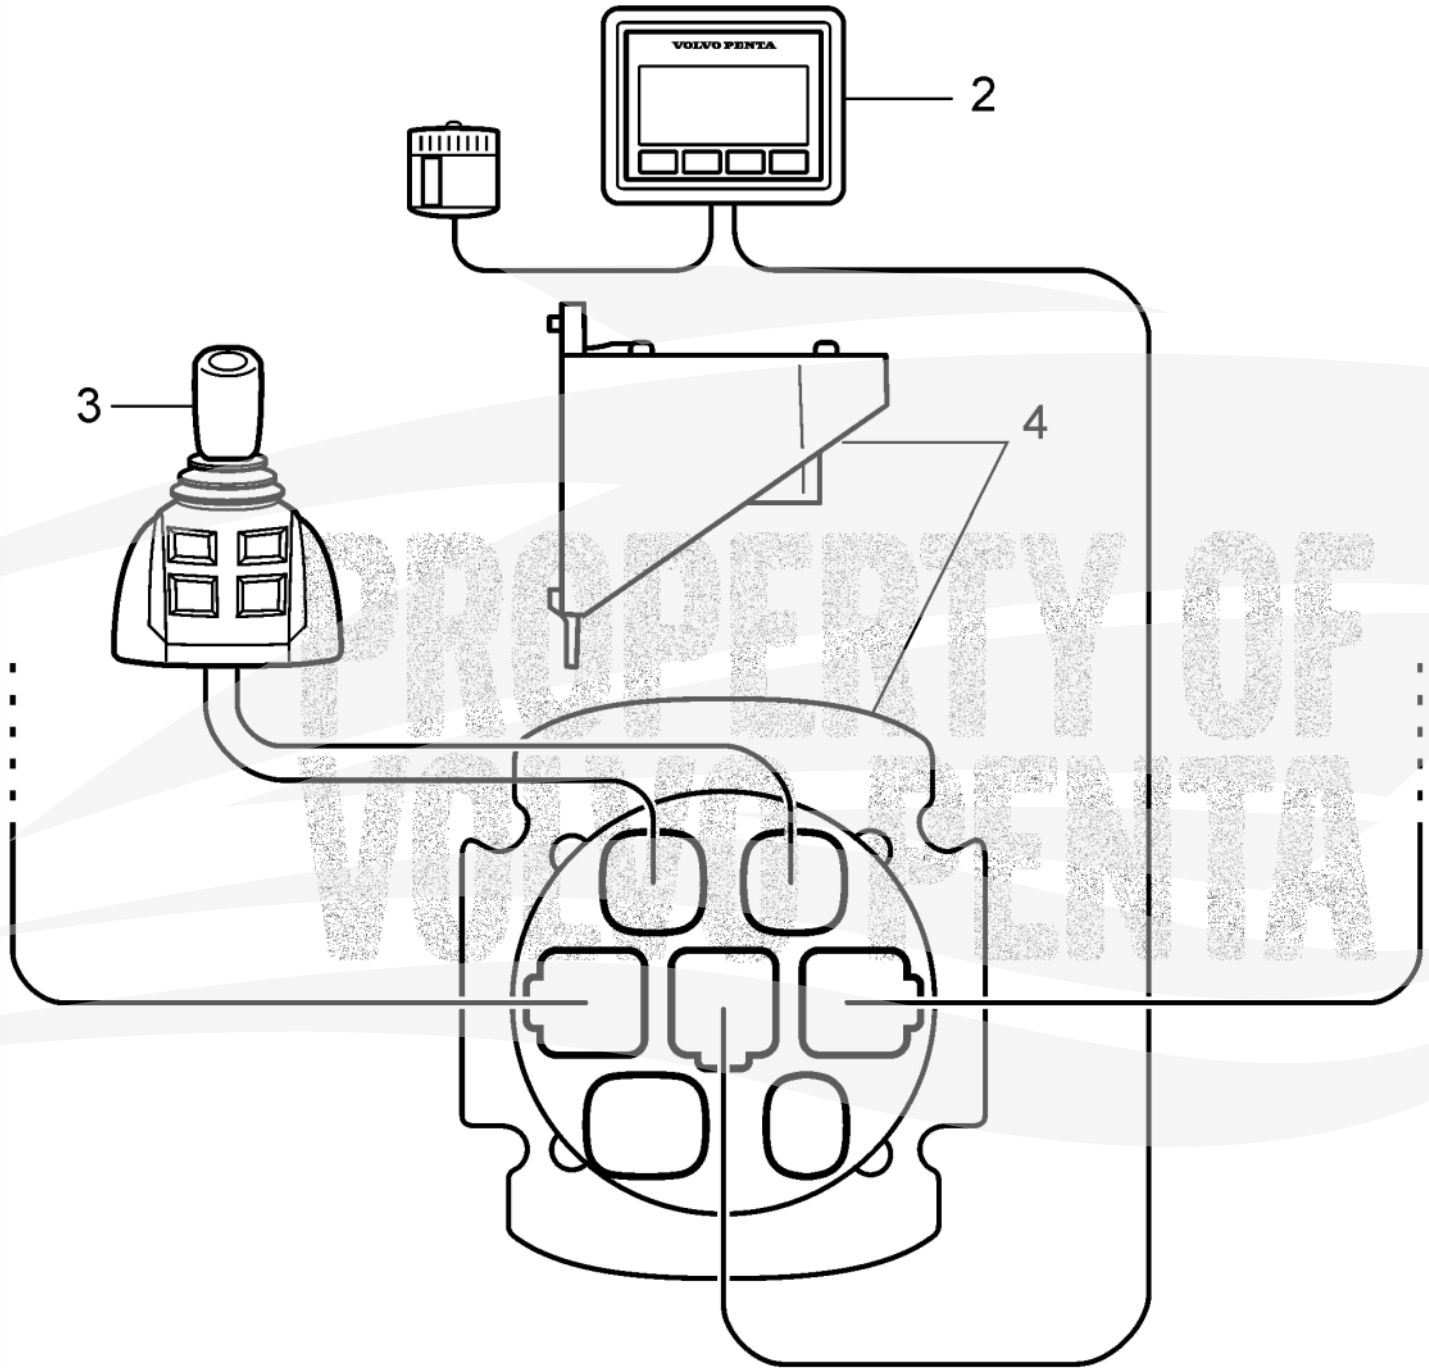

Docking Station, EVC-E4

**D13B-E MH, D13B-E MH (FE), D13B-N MH, D13B-N MH (FE),
D13C1-A MH, D13C1-A MP, D13C2-A MH, D13C2-A MP,
D13C3-A MP, D13C4-A MP, D13C5-A MP, D13C6-A MP**

Miami Parts
Marine Engine Services

1

28760

Docking Station, EVC-E4

D13B-E MH, D13B-E MH (FE), D13B-N MH, D13B-N MH (FE),
D13C1-A MH, D13C1-A MP, D13C2-A MH, D13C2-A MP,
D13C3-A MP, D13C4-A MP, D13C5-A MP, D13C6-A MP

Miami Parts
Marine Engine Services

REF	PART NO.	QTY	DESCRIPTION
1		1	EVC Docking Station Typical Installation
2	22499273	1	Display panel, 2,5" Display 2,5" Generic Button Panel
3			Kit, Docking Station Inboard
3			Kit, Docking Station Aquamatic
3			Kit, Docking Station Twin IPS
3			Kit, Docking Station Triple IPS
3			Kit, Docking Station Quad IPS
4		1	Control unit, Stand Alone HCU