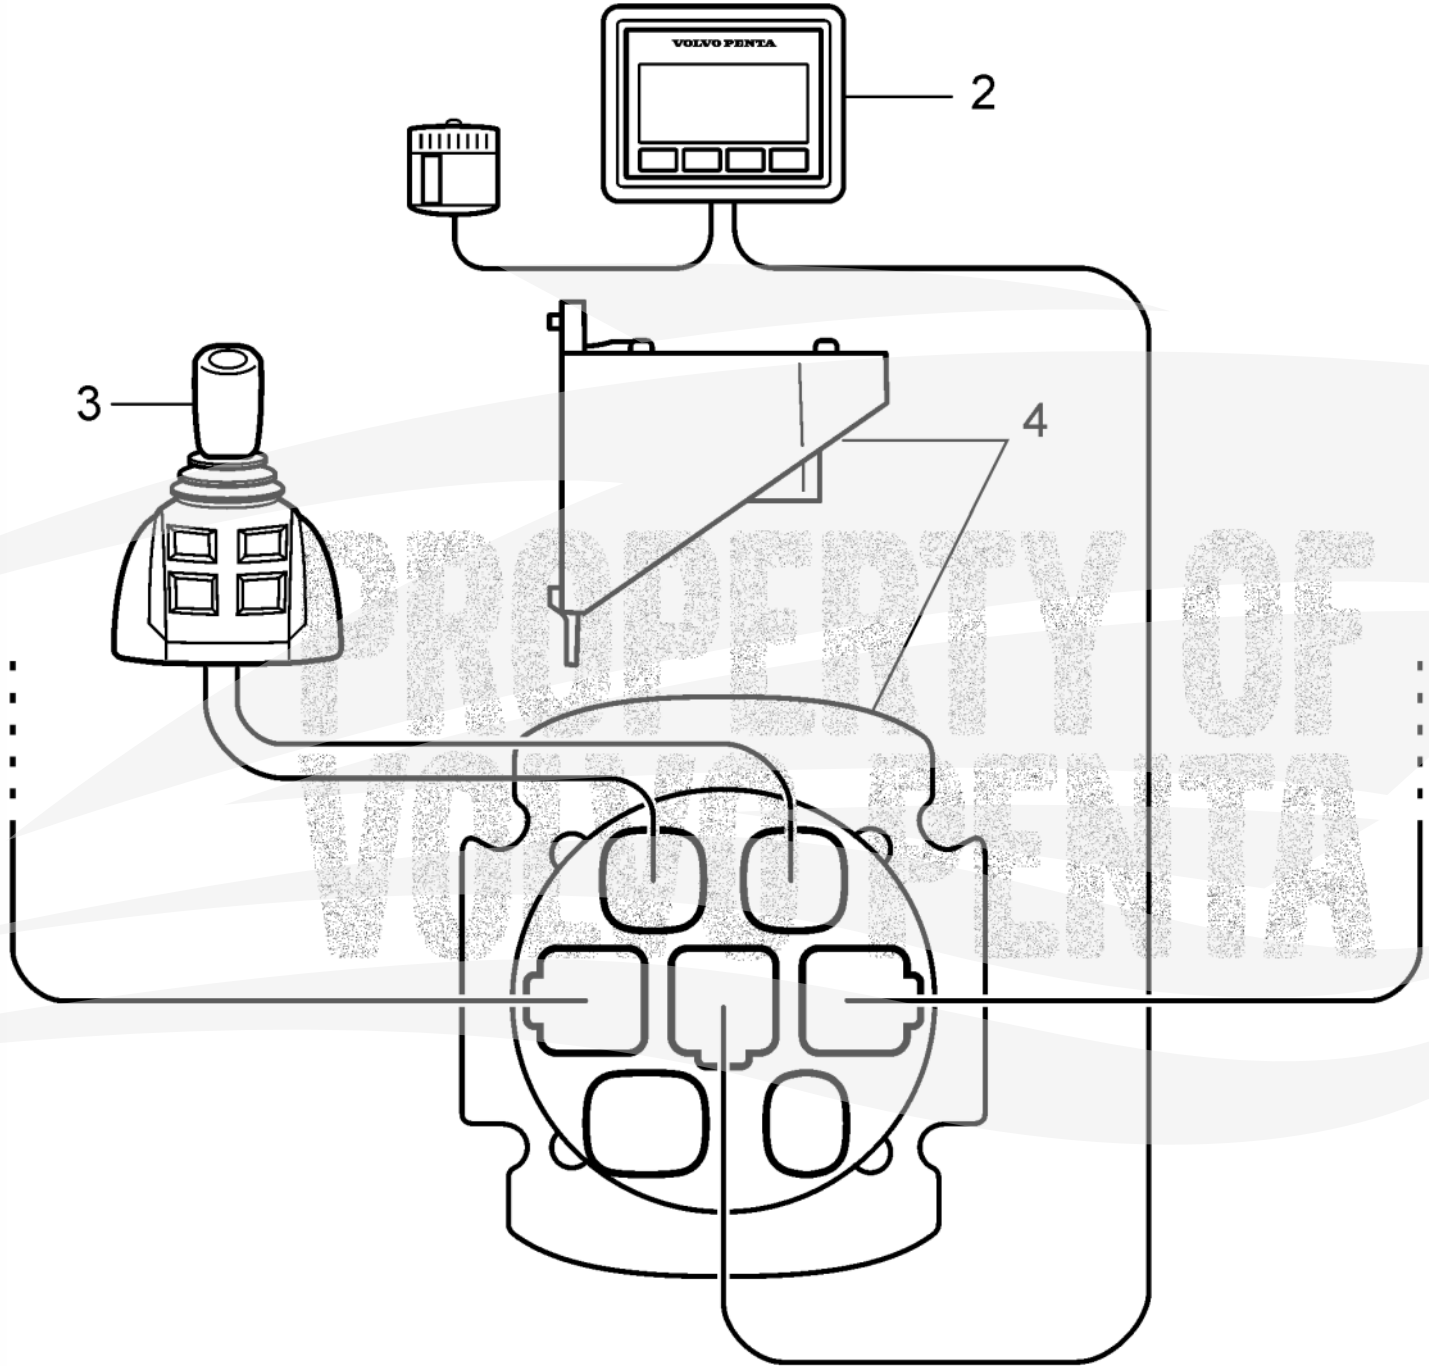

Docking Station, EVC-E3

**D13B-E MH, D13B-E MH (FE), D13B-N MH, D13B-N MH (FE),
D13C1-A MH, D13C1-A MP, D13C2-A MH, D13C2-A MP,
D13C3-A MP, D13C4-A MP, D13C5-A MP, D13C6-A MP**

Miami Parts
Marine Engine Services

1

28760

Docking Station, EVC-E3

D13B-E MH, D13B-E MH (FE), D13B-N MH, D13B-N MH (FE),
D13C1-A MH, D13C1-A MP, D13C2-A MH, D13C2-A MP,
D13C3-A MP, D13C4-A MP, D13C5-A MP, D13C6-A MP

Miami Parts
Marine Engine Services

REF	PART NO.	QTY	DESCRIPTION
1		1	EVC Docking Station Typical Installation
2	22499273	1	Display panel, 2,5" Display 2,5" Generic Button Panel
3			Kit, Docking Station Inboard
3			Kit, Docking Station Aquamatic
3			Kit, Docking Station Twin IPS
3			Kit, Docking Station Triple IPS
3			Kit, Docking Station Quad IPS
4		1	Control unit, Stand Alone HCU