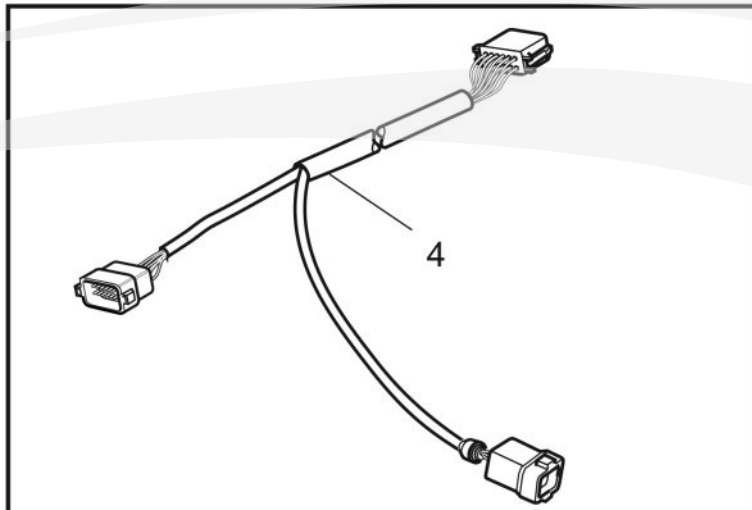

Docking Station, Twin Inboard and Sterndrive, EVC-E4
D13B-E MH, D13B-E MH (FE), D13B-N MH, D13B-N MH (FE),
D13C1-A MH, D13C1-A MP, D13C2-A MH, D13C2-A MP,
D13C3-A MP, D13C4-A MP, D13C5-A MP, D13C6-A MP

Miami Parts
Marine Engine Services

000010448

**Docking Station, Twin Inboard and Sterndrive, EVC-E4
D13B-E MH, D13B-E MH (FE), D13B-N MH, D13B-N MH (FE),
D13C1-A MH, D13C1-A MP, D13C2-A MH, D13C2-A MP,
D13C3-A MP, D13C4-A MP, D13C5-A MP, D13C6-A MP**

Miami Parts
Marine Engine Services

REF	PART NO.	QTY	DESCRIPTION
1	22499273	1	Display panel 2,5" Flexidisplay Button Panel
2			Control knob, For inboard JOYSTICK, DELUXE INBOARD
2	22894292	1	Control knob, Type Approved Joystick Inboard JOYSTICK DELUXE INBOARD,DARK GREY
2	22790942	1	Control knob, For Aquamatic JOYSTICK DELUXE AQ
2			Control knob, Type Approved Joystick Aquamatic JOYSTICK DELUXE AQ, DARK GREY
3	22783418	1	Control knob, For Inboard JOYSTICK,DELUXE INBOARD
3	22862207	1	Control knob, Type Approved Joystick Inboard JOYSTICK DELUXE INBOARD,DARK GREY
3	22498686	1	Control knob, For Aquamatic JOYSTICK DELUXE AQ
4	21421926	2	Cable EVC_CD ADAPTER D6F M6M
5	3588972	2	Cable kit Y-SPLIT CABLE
6	3886666	1	Cable MULTILINK 1,5 METER