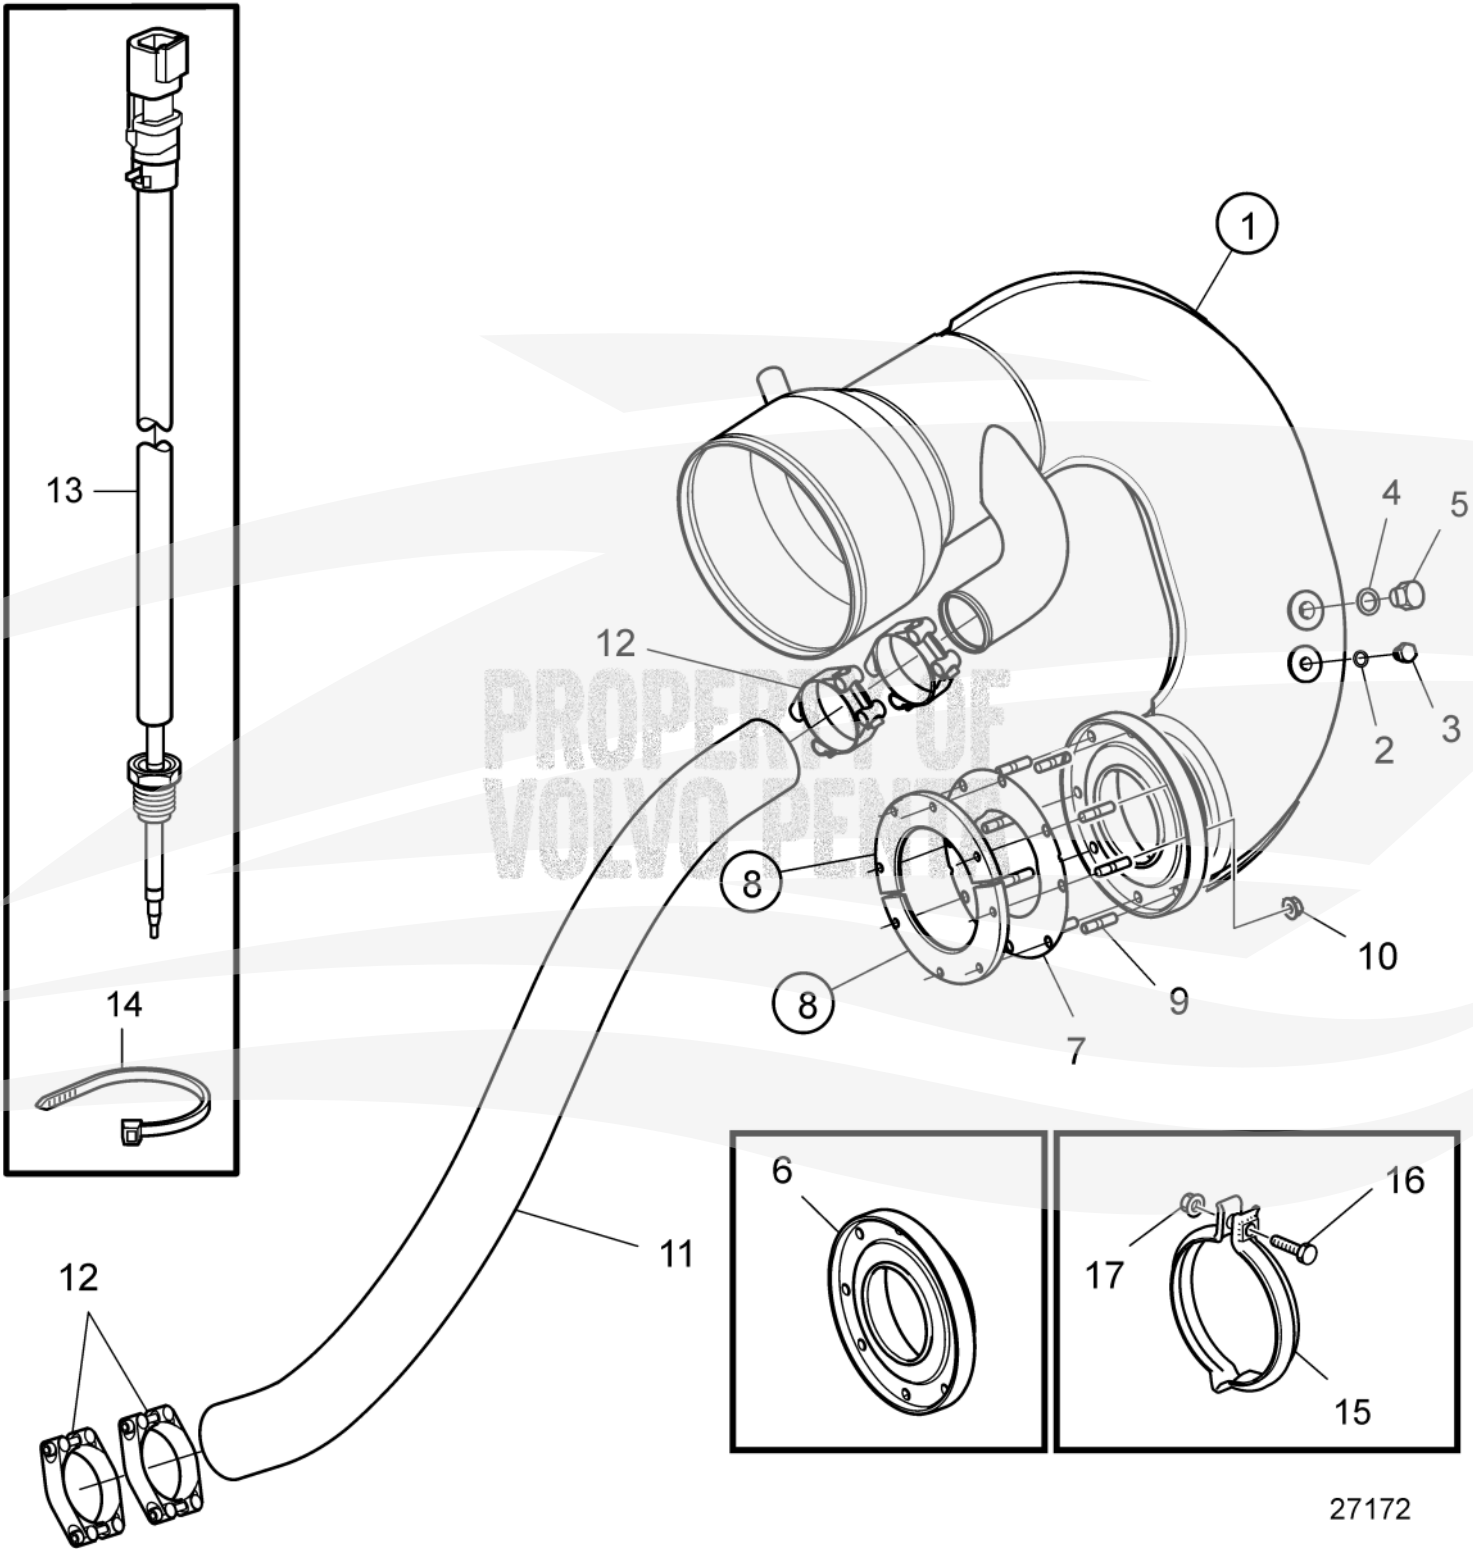

Wet Exhaust Riser Elbow  
D13B-B MP, D13B-D MP, D13B-J MP, D13B-M MP

27172

**Wet Exhaust Riser Elbow**  
**D13B-B MP, D13B-D MP, D13B-J MP, D13B-M MP**

REF	PART NO.	QTY	DESCRIPTION
1	22193564	1	Exhaust pipe Replaced by 23034952
1	23034952	1	Exhaust riser
2	947281	1	Gasket
3	960628	1	Plug
4	969011	2	Gasket
5	20412266	2	Plug
6	21230092	1	Flange Replaced by 23034912
6	23034912	1	Flange
7	23064223	1	Gasket
8	23114577	2	Half clamp
9	60113809	8	Stud
10	983048	8	Flange nut
11	21771435	1	Hose L=1000mm
12	21304745	4	Hose clamp
13	21126692	1	Temperature sensor
14	948211	6	Cable tie
15	467310	1	V-clamp Use with 22193564
16	994441	1	Flange screw Use with 22193564
17	990950	1	Flange lock nut Use with 22193564