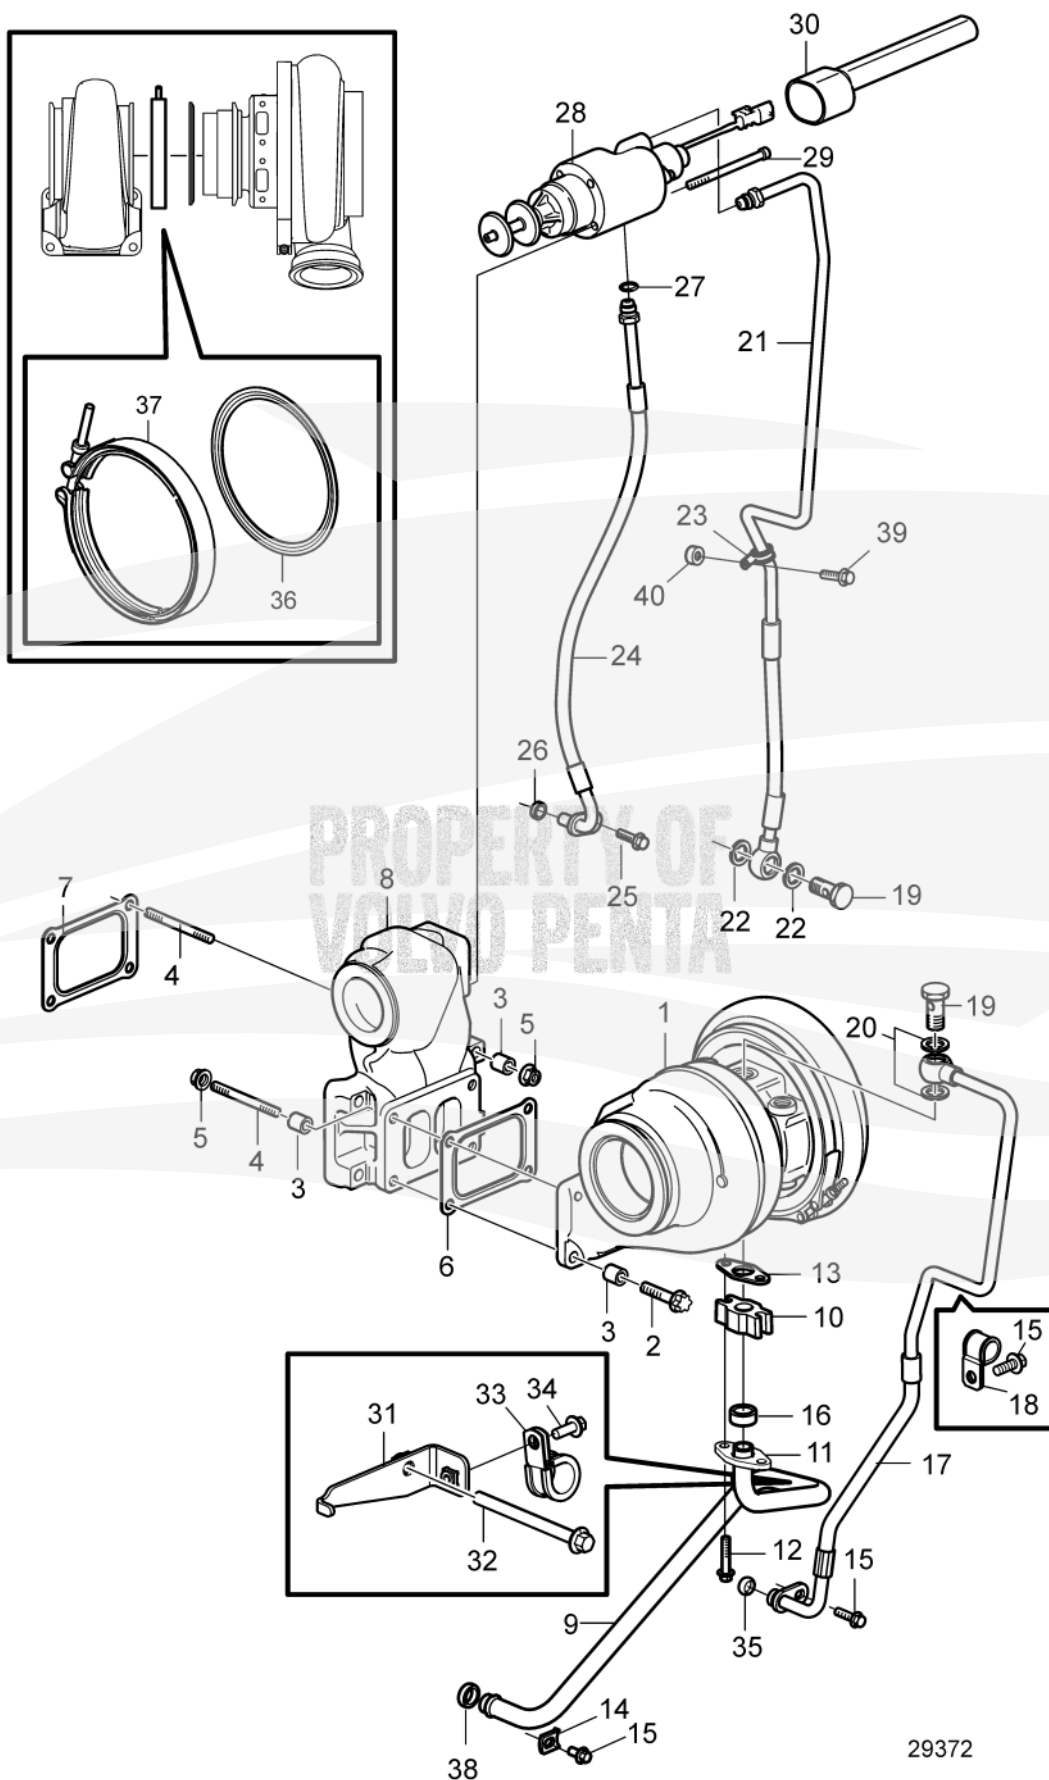

**Turbocharger, Front. Wastegate
Valve. SN2013458049-2013701762
D13B-C MP, D13B-G MP, D13B-K MP, D13B-L MP**

29372

**Turbocharger, Front. Wastegate
Valve. SN2013458049-2013701762
D13B-C MP, D13B-G MP, D13B-K MP, D13B-L MP**

REF	PART NO.	QTY	DESCRIPTION
1	3801420	1	Turbocharger, exch Replaced by 3801648
1	3801648	1	Turbocharger, exch
1	22501226	1	Turbocharger
1		1	parts not sold separately
2	994623	2	Six point screw
3	994627	8	Spacer sleeve
4	994007	6	Stud
5	994628	6	Flange nut
6	21514427	1	Gasket Replaced by 22707544
6	22707544	1	Gasket
7	21514422	1	Gasket Replaced by 22707542
7	22707542	1	Gasket
8	21280018	1	Valve housing Replaced by 22222785
8	22222785	1	Valve housing
9	22316856	1	Conversion kit SN-2013458048, With pipe Please, see Parts Bulletin P-25-5-1
9	21463672	1	Oil return pipe SN 2013458049-
10	8148729	1	Connector
11	469543	1	Pipe flange
12	984738	2	Flange screw
13	470993	1	Gasket
14	1546531	1	Lock brace
15	984733	3	Flange screw
16	469601	1	Rubber moulding
17	21463675	1	Pressure hose SN 2013458049-
17	22316856	1	Conversion kit SN-2013458048, With hose
18	952629	1	Clamp SN-2013458048
18	20450867	1	Clamp SN 2013458049-
19	190714	1	Hollow screw
20	11998	2	Gasket
21	23084961	1	Oil return pipe
22	976931	2	Gasket
23	949746	1	Clamp
24	21349349	1	Oil hose Replaced by 22961305
24	22961305	1	Oil hose Replaced by 23084959
24	23084959	1	Oil hose Replaced by 23437102
24	23437102	1	Oil hose