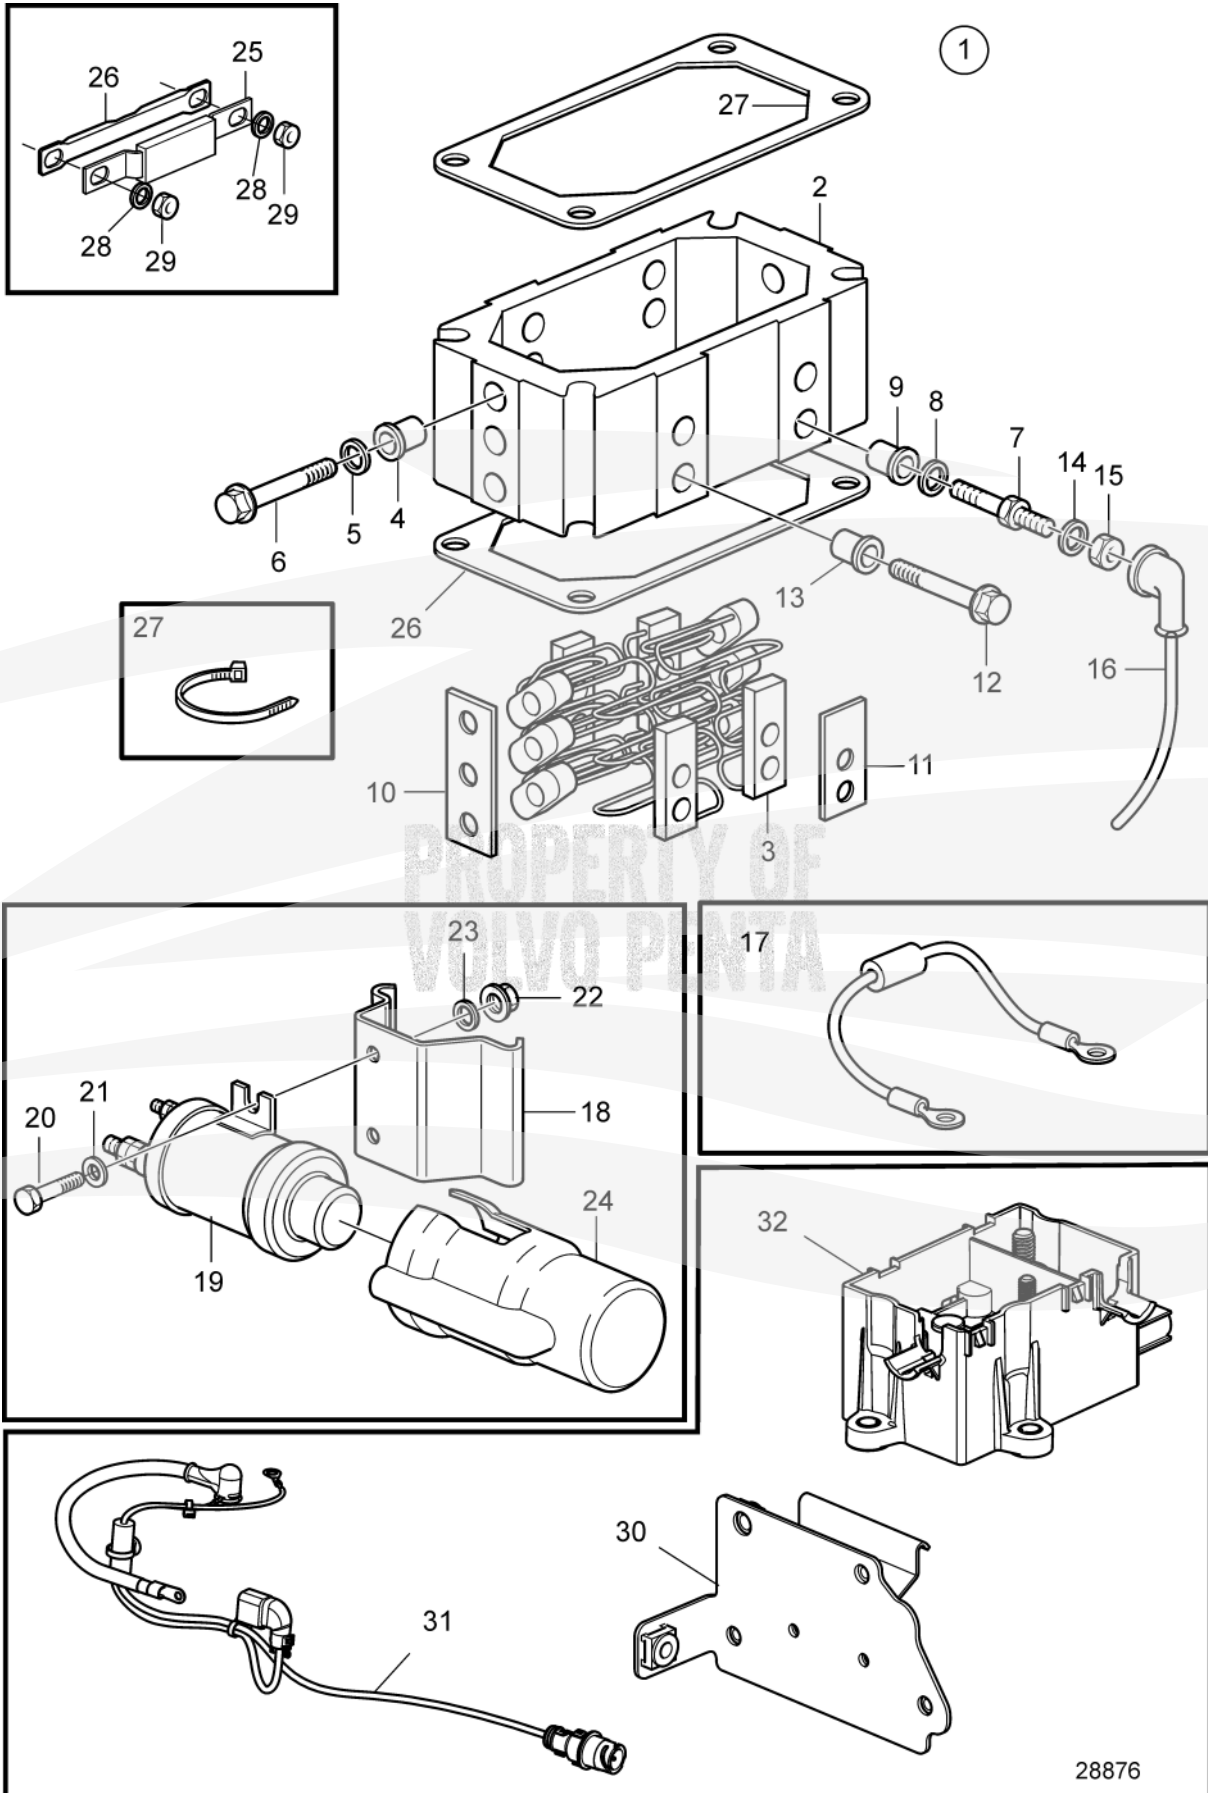

Starter Element
D13B-E MG, D13B-E MG (FE), D13B-F MG, D13B-F MG (FE),
D13C1-A MG, D13C2-A MG, D13C2-A MH

Starter Element

D13B-E MG, D13B-E MG (FE), D13B-F MG, D13B-F MG (FE),
D13C1-A MG, D13C2-A MG, D13C2-A MH

Miami Parts
Marine Engine Services

REF	PART NO.	QTY	DESCRIPTION
1	3834466	1	Starter element Replaced by 21912470
1	21912470	1	Starter element Replaced by 22224078
1	22224078	1	Starter element Replaced by 22504359
1	22504359	1	Starter element
2		1	Intermediate section
3		1	Wire element
4	468468	12	Sleeve
5	191156	12	Washer
6	949652	12	Flange screw
7	468825	2	Terminal screw
8	192288	2	Washer
9	468511	2	Rubber moulding
10		2	Isolation plate
11		4	Isolation plate
12	984735	1	Flange screw (949578)
13	478896	1	Guide sleeve
14	955894	1	Washer
15	17624	2	Hexagon nut
16	3888621	1	Wiring harness Replaced by 21776757
16	21776757	1	Wiring harness
17	873789	1	Diode
18	471476	1	Attaching plate
19	873962	1	Relay
20	996071	2	Hexagon screw
21	940090	2	Washer
22	990986	2	Lock nut
23	940090	2	Washer
24	1581123	1	Casing
25	421692	1	Support
26	471477	1	Fuse
27	3979639	2	Plane gasket
28	948211	4	Cable tie
29	955782	2	Hexagon nut
30	22644555	1	Bracket Dusty environment and tough driving
31	22599076	1	Wiring harness Dusty environment and tough driving
32	23314469	1	Relay Dusty environment and tough driving