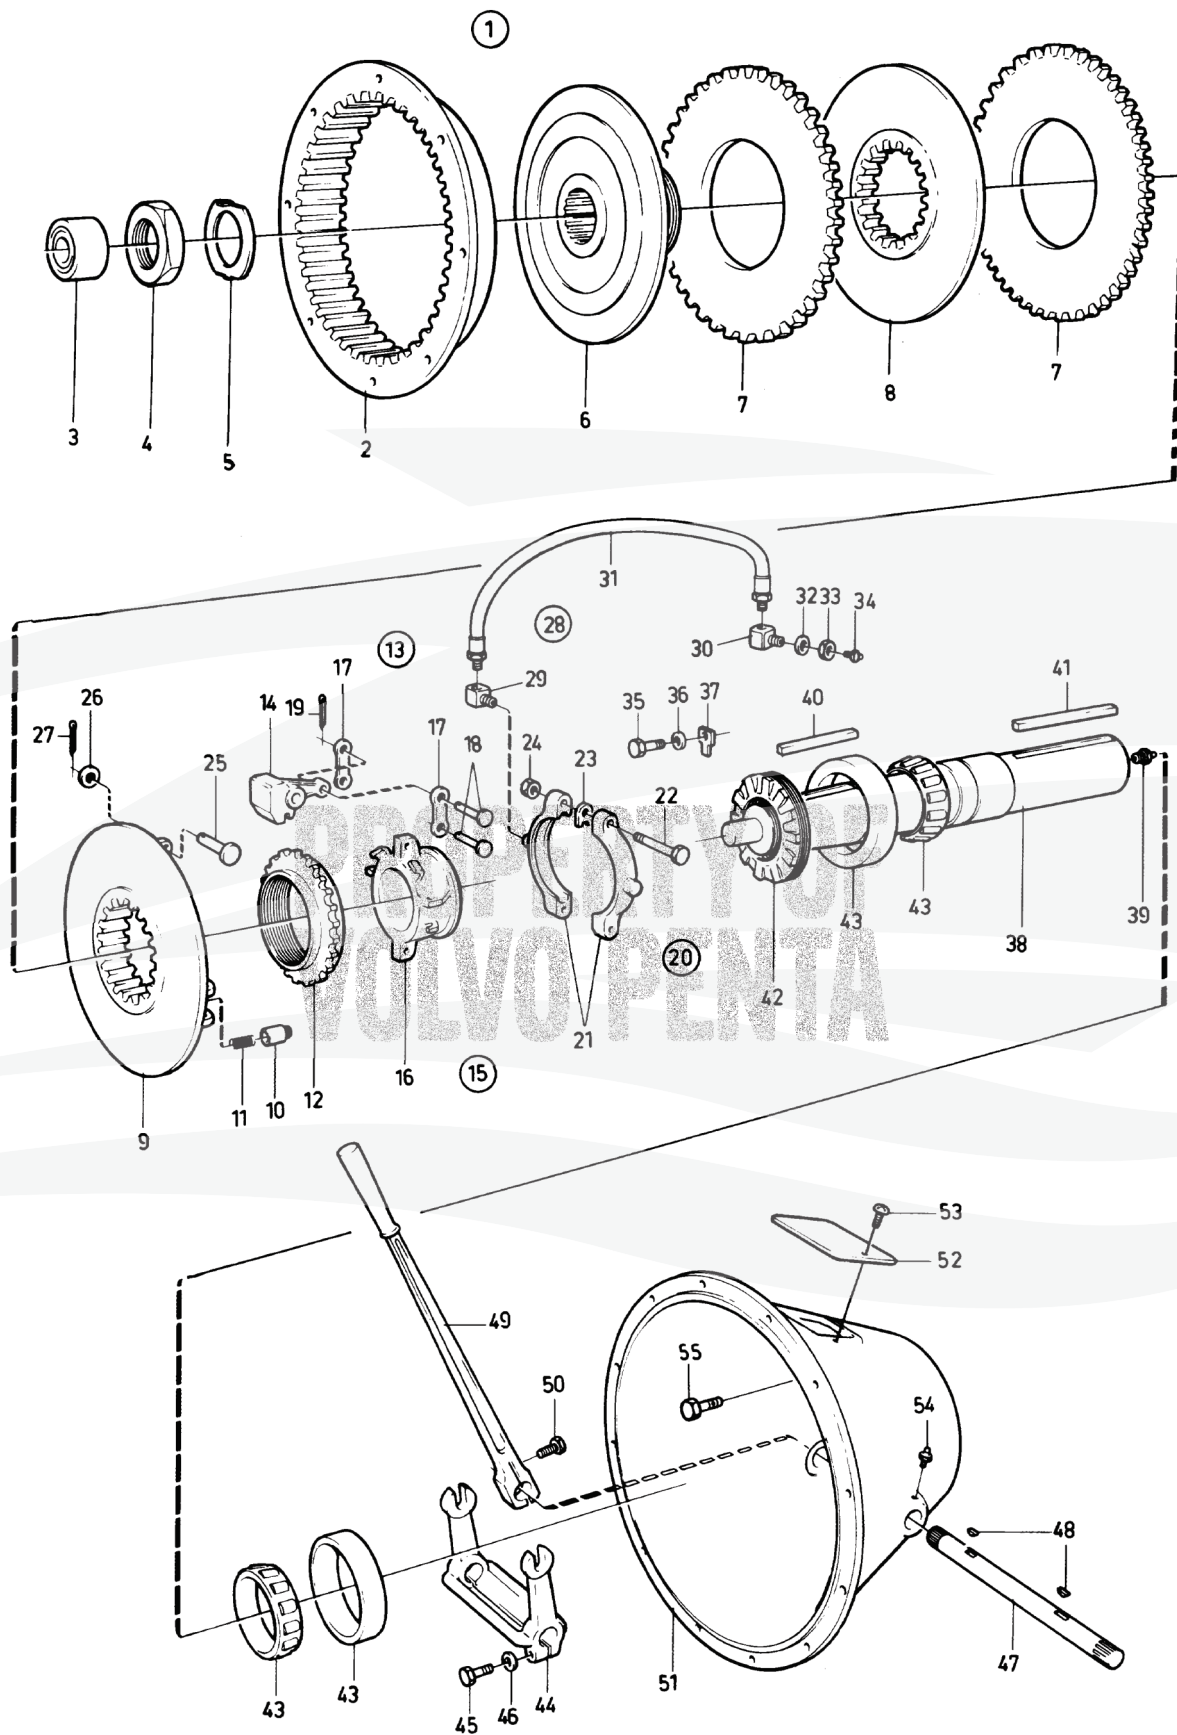

Clutch Twin Disc 11, 5", Components

D12C-A MP, D12D-A MH, D12D-A MP, D12D-B MH,

D12D-C MH, D12D-C MP, D12D-E MP, D12D-F MP, D12D-G MP, D12D-H MP

Clutch Twin Disc 11, 5", Components

D12C-A MP, D12D-A MH, D12D-A MP, D12D-B MH,

D12D-C MH, D12D-C MP, D12D-E MP, D12D-F MP, D12D-G MP, D12D-H MP

REF	PART NO.	QTY	DESCRIPTION
1	845705	1	Clutch SP211, Obsolete part
2	848107	1	Drive ring Obsolete part
3	806596	1	Ball bearing
4	848118	1	Nut Obsolete part
5	848119	1	Washer Obsolete part
6	848108	1	Hub Obsolete part
7	848109	2	Drive plate Obsolete part
8	848111	1	Plate Obsolete part
9	848110	1	Disc Obsolete part
10	848115	1	Pin Obsolete part
11	848116	1	Spring Obsolete part
12	806126	1	Adjusting ring Obsolete part
13		1	Throw-out bearing
14	806127	3	Intermediate lever Obsolete part
15		1	Sliding sleeve
16	848112	1	Sleeve Obsolete part
17	806122	6	Link Obsolete part
18	806123	6	Shaft Obsolete part
19	907849	6	Split pin
20	848126	1	Stop ring Obsolete part
21		1	Collar
22	804869	2	Screw Obsolete part
23	848114	2	Adjusting washer Obsolete part
24	804839	2	Nut Obsolete part
25	827350	3	Clevis pin Obsolete part
26	806129	6	Lock washer Obsolete part
27	907861	3	Split pin
28		1	Hose
29	848128	1	Nipple Obsolete part
30	848129	1	Nipple Obsolete part
31	848127	1	Hose Obsolete part
32	955953	1	Toothed washer Obsolete part
33	805560	1	Nut Obsolete part
34	827627	2	Lubricator Obsolete part
35	848120	1	Screw Obsolete part
36	808733	1	Washer Obsolete part