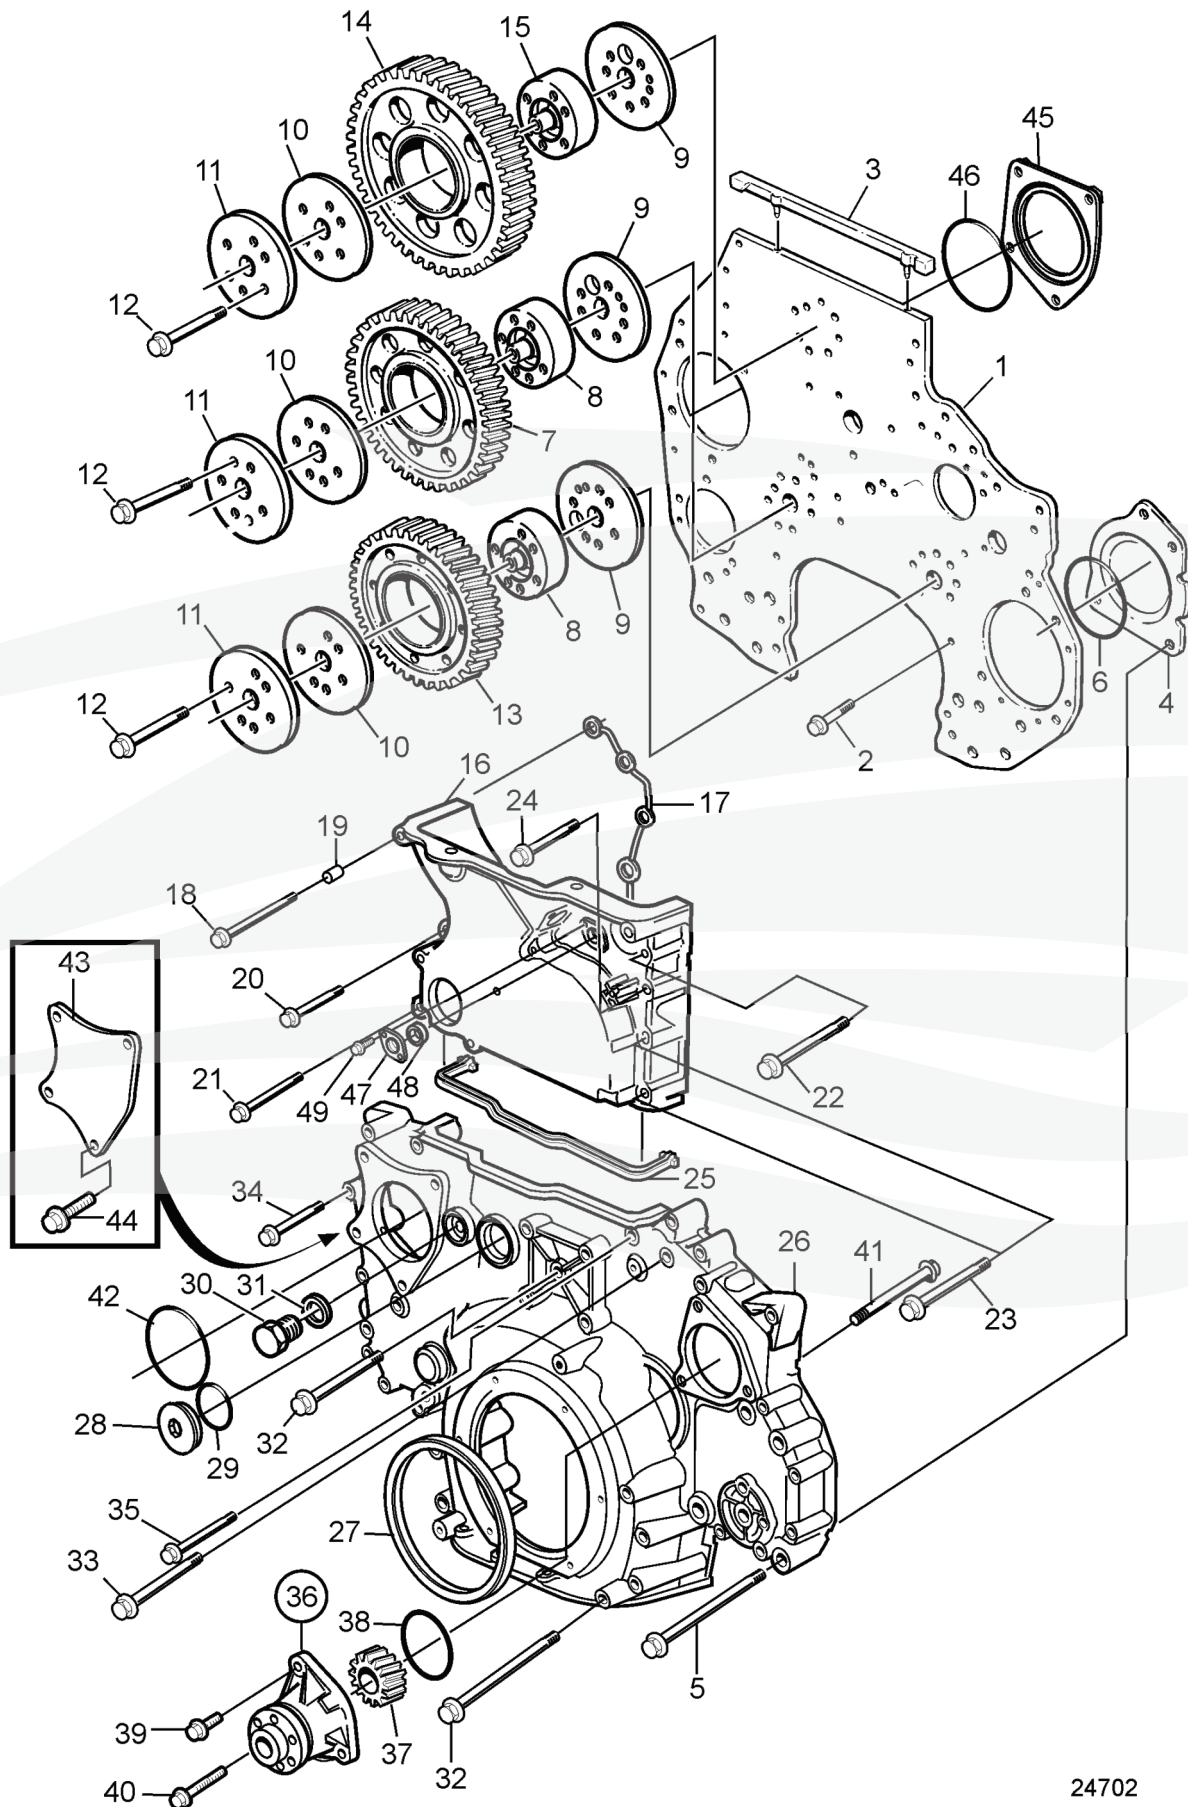

Timing Gear Casing SN1012645019

D12C-A MP, D12D-A MH, D12D-A MP, D12D-B MH,
D12D-B MP, D12D-C MH, D12D-C MP, D12D-D MP,
D12D-E MH, D12D-E MP, D12D-F MP, D12D-G MH, D12D-G MP, D12D-H MP

24702

Timing Gear Casing SN1012645019

D12C-A MP, D12D-A MH, D12D-A MP, D12D-B MH,
D12D-B MP, D12D-C MH, D12D-C MP, D12D-D MP,
D12D-E MH, D12D-E MP, D12D-F MP, D12D-G MH, D12D-G MP, D12D-H MP

REF	PART NO.	QTY	DESCRIPTION
1	8170561	1	Timing gear plate Replaced by 21383522
1	21383522	1	Timing gear plate
2	471586	17	Screw L=38mm
3	20489341	1	Seal (8170473)
4	3828662	1	Cover For engines in with keel cooling
5	946473	4	Flange screw For cover 3828662., L=90mm
6	949769	1	O-ring
7	8170193	1	Idler gear
8	8170219	2	Hub
9	8170220	3	Thrust washer
10	3184865	3	Thrust washer
11	3184868	3	Bearing shield
12	1547886	18	Flange screw
13	8170195	1	Idler gear
14	8170197	1	Idler gear
15	8170199	1	Hub
16	20512768	1	Timing gear cover Replaced by 20713791
16	20713791	1	Timing gear cover
17	3830184	1	Seal
18	968999	1	Flange screw L=130mm
19	843075	1	Spacer sleeve
20	965182	3	Flange screw L=80mm
21	965183	1	Flange screw L=90mm
22	965190	1	Flange screw L=100mm
23	947790	2	Flange screw L=80mm
24	965223	1	Flange screw L=75mm
25	20714247	1	Sealing strip (8170452)
26	21122283	1	Timing gear cover
27	85108423	1	Crankshaft seal
28	467367	1	Plug
29	469328	1	Gasket
30	960632	1	Plug
31	948884	1	Gasket
32	973096	4	Flange screw L=130mm
33	947790	2	Flange screw L=80mm
34	965217	12	Flange screw L=65mm