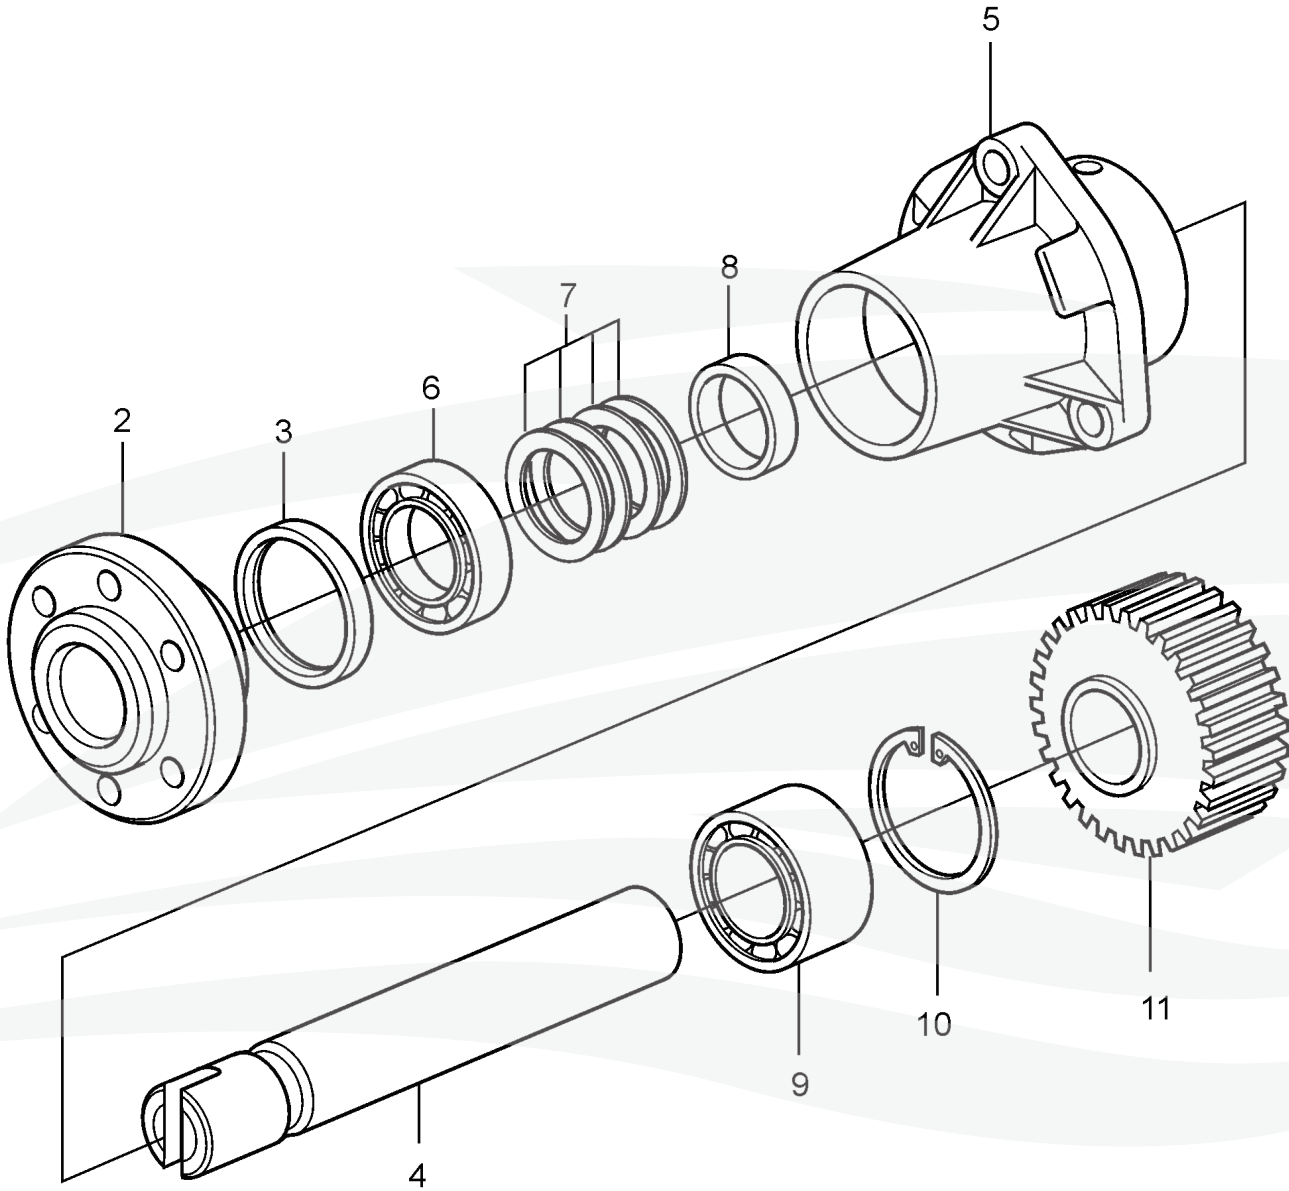

①

Driving Device / D12C-A MP, D12D-A MH, D12D-A MP, D12D-B MH, D12D-B MP, D12D-C MH, D12D-C MP, D12D-D MP, D12D-E MH, D12D-E MP, D12D-F MP, D12D-G MH, D12D-G MP, D12D-H MP

REF	PART NO.	QTY	DESCRIPTION
1	8193986	1	Driving device
2	1547846	1	Hub
3	1546480	1	Sealing ring
4		1	Shaft
5		1	Bearing housing
6	11013	1	Ball bearing
7	1677558	1	Disc spring
8		1	Spacer
9	471499	1	Ball bearing
10	914532	1	Snap ring
11		1	Gear