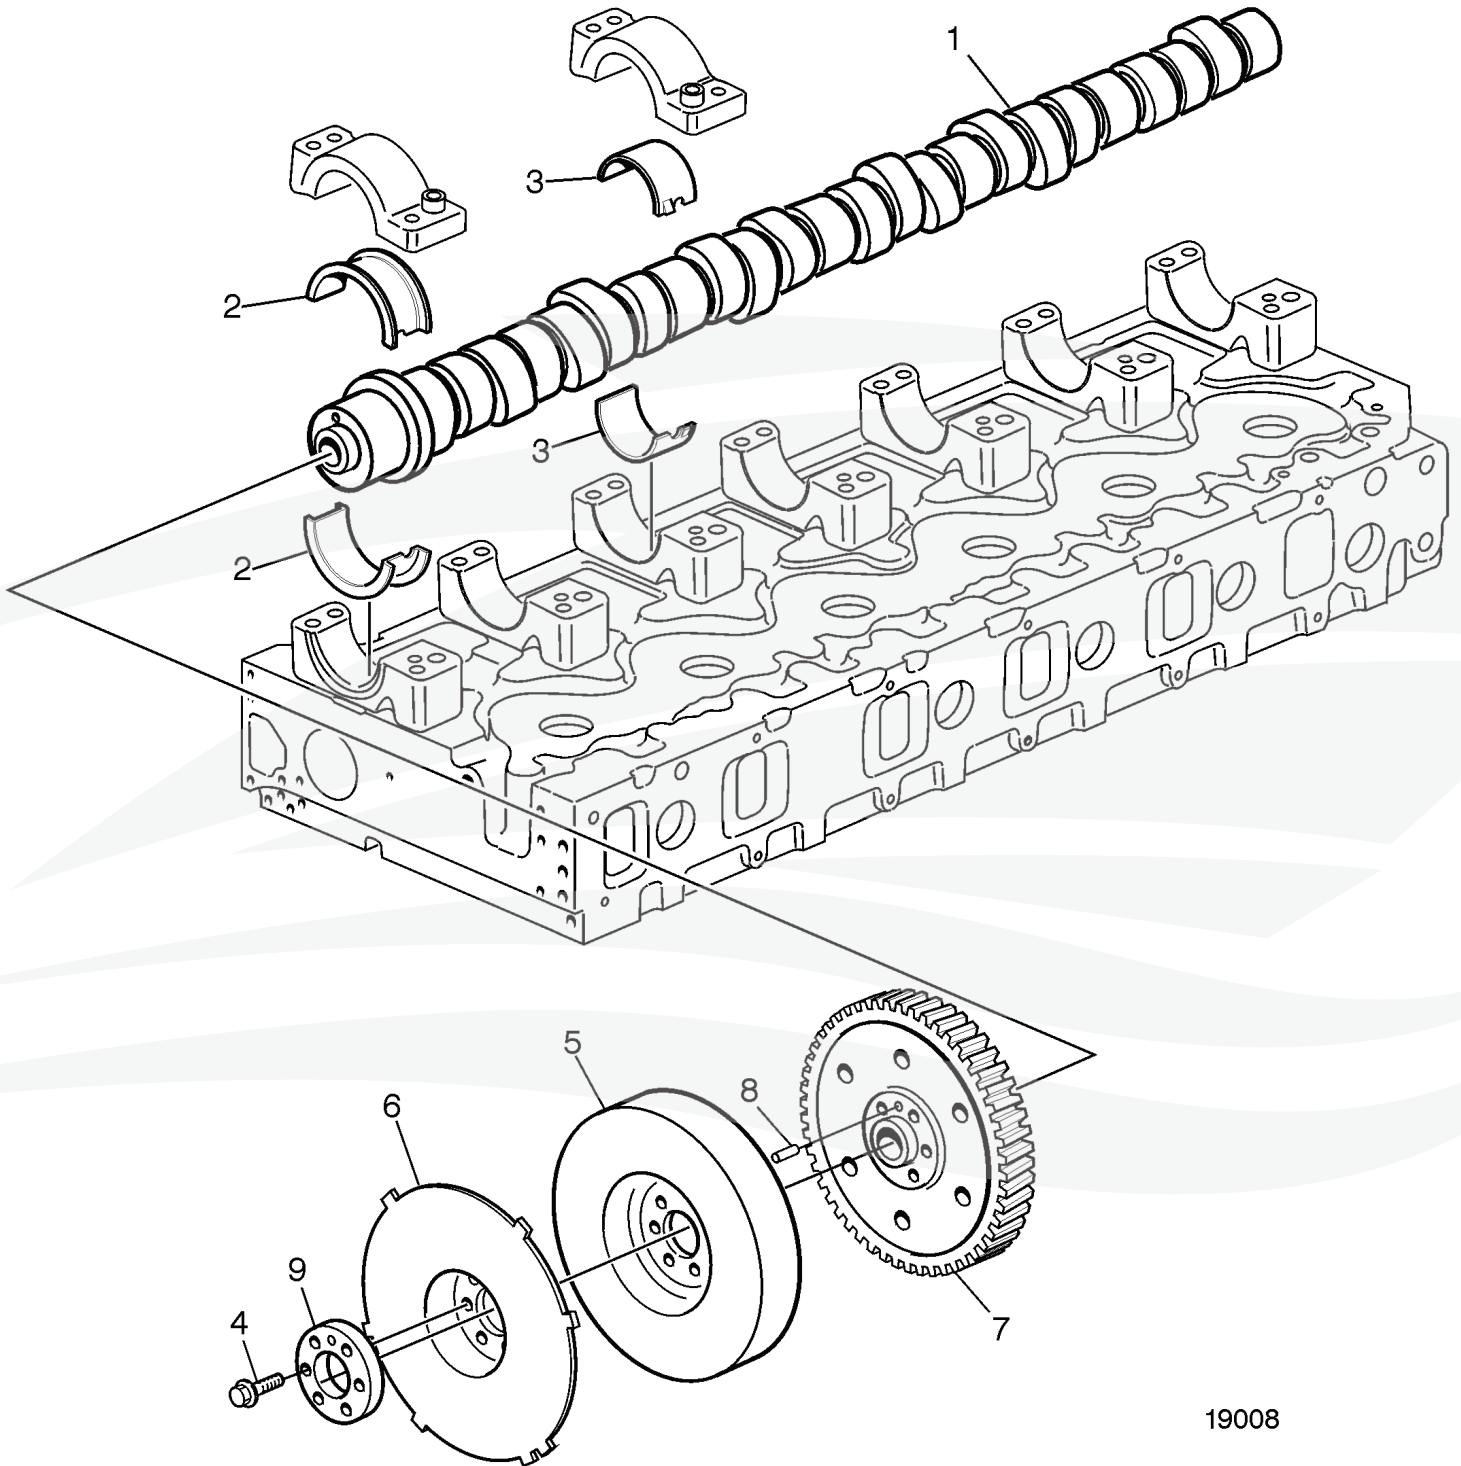

Camshaft

D12C-A MP, D12D-A MP, D12D-B MP, D12D-C MP,
D12D-D MP, D12D-E MP, D12D-F MP, D12D-G MP, D12D-H MP

19008

Camshaft

D12C-A MP, D12D-A MP, D12D-B MP, D12D-C MP,
D12D-D MP, D12D-E MP, D12D-F MP, D12D-G MP, D12D-H MP

Miami Parts
Marine Engine Services

REF	PART NO.	QTY	DESCRIPTION
1	3828365	1	Camshaft
2	20503200	1	Camshaft bearing kit, front (276626)
2		2	Bearing shell
3	276630	6	Camshaft bearing kit
3		2	Bearing shell
4	21344765	6	Flange screw Sn260376
4	471555	6	Flange screw Sn260375
5	8170954	1	Vibration damper
6	3155166	1	Wheel
7	20450344	1	Gear
8	950572	1	Pin
9	20440991	1	Spacer Sn260376