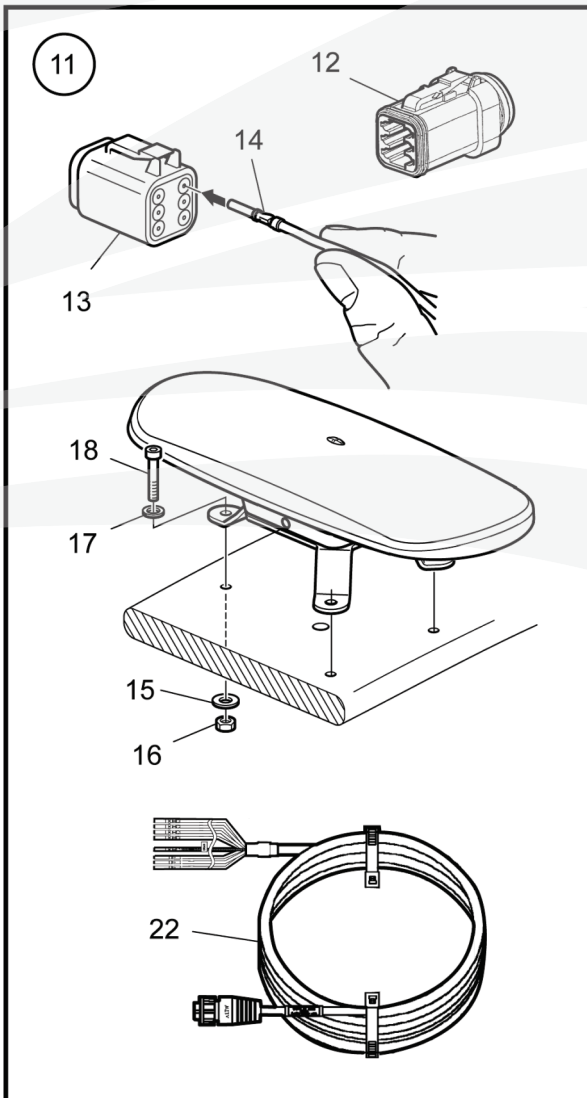

7

8

WARNING
 When DPS is in Use Boat is Underway

 Maintain proper LOOKOUT	 STAY OUT of water - spinning propellers.
 HOLD ON to prevent falls - boat can move suddenly	 READ the owner's manual

Failure to observe warnings may result in SEVERE INJURY or DEATH.

9

WARNING

	Avoid severe injury or death due to drowning, falls or propeller contact.
	Do not stay on the swim platform when engine is running.
	Propellers can spin without warning while engines are running.
	Do not enter the water while engines are running.
	Boat can move suddenly.
	Hold on while on the swim platform.

10

28821

REF	PART NO.	QTY	DESCRIPTION
1	22721733	1	Antenna
1		1	Antenna
2	22688297	1	Antenna base
3	9510227	1	Anti-rust agent
4	22658168	1	Sensor Obsolete part
5	941670	8	Washer
6	994138	5	Hex. socket screw
7		1	Publication set
8	21318999	1	Decal
9	21325536	1	Label
10	21231837	1	Converter
11		1	Small parts kit
12	874961	1	Wedge
13	874960	1	Housing
14	8397660	2	Cable seal
15	941670	3	Washer
16	946330	3	Hexagon nut
17	993419	3	Washer
18	961314	3	Cross recessed screw
19	994153	3	Hex. socket screw
20	21303890	1	Cable grommet
21	948211	2	Cable tie
22	23128978	1	Cable