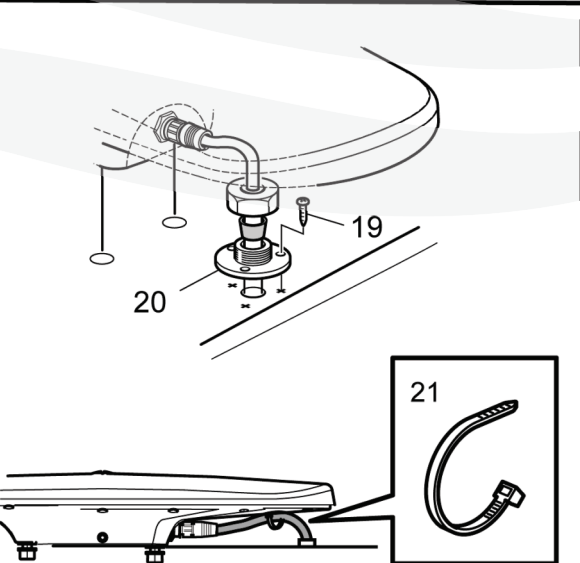

7

8

WARNING
 When DPS is in Use Boat is Underway

 Maintain proper LOOKOUT	 STAY OUT of water - spinning propellers.
 HOLD ON to prevent falls - boat can move suddenly	 READ the owner's manual

Failure to observe warnings may result in SEVERE INJURY or DEATH.

9

WARNING

	Avoid severe injury or death due to drowning, falls or propeller contact.
	Do not stay on the swim platform when engine is running.
	Propellers can spin without warning while engines are running.
	Do not enter the water while engines are running.
	Boat can move suddenly.
	Hold on while on the swim platform.

10

28821

REF	PART NO.	QTY	DESCRIPTION
1	22721733	1	Antenna
1		1	Antenna
2	22688297	1	Antenna base
3	9510227	1	Anti-rust agent
4	22658168	1	Sensor Obsolete part
5	941670	8	Washer
6	994138	5	Hex. socket screw
7		1	Publication set
8	21318999	1	Decal
9	21325536	1	Label
10	21231837	1	Converter
11		1	Small parts kit
12	874961	1	Wedge
13	874960	1	Housing
14	8397660	2	Cable seal
15	941670	3	Washer
16	946330	3	Hexagon nut
17	993419	3	Washer
18	961314	3	Cross recessed screw
19	994153	3	Hex. socket screw
20	21303890	1	Cable grommet
21	948211	2	Cable tie
22	23128978	1	Cable