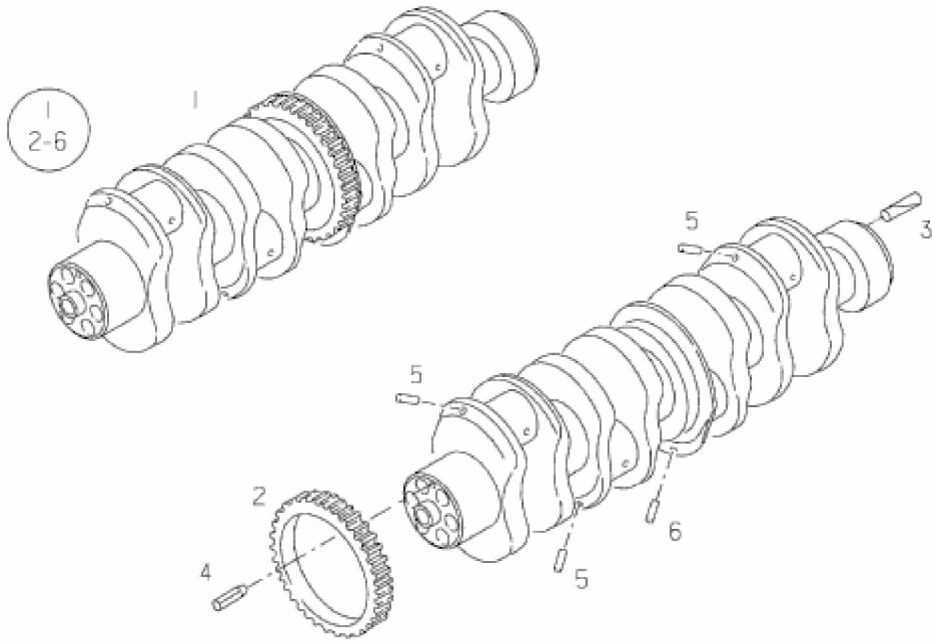

02-9160

**D0824 LE201**

Engine number:

Design group: **020/0 crankgear**

Sales group/PET/PAT: **51.#0390-0423**

**crankshaft**

Item	Item number	Volume	ME	Name/comment	PET	PAT
1	51.02101-6078	1	Item	crankshaft inspection assembly DET NORSKE VERITAS		