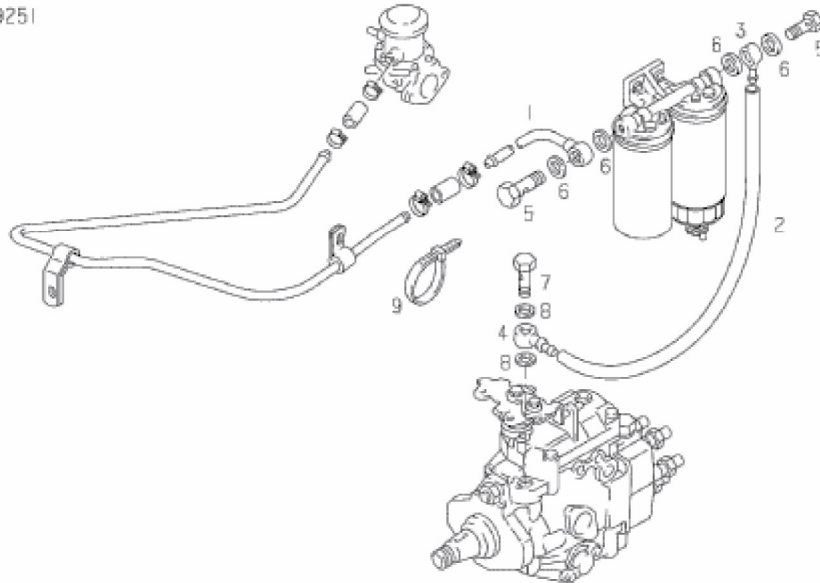

12-9251

**D0824 E701**

Engine number:

Design group: **120/0 fuel system**Sales group/PET/PAT: **51.#0150-0574****fuel line**

Item	Item number	Volume	ME	Name/comment	PET	PAT
1	51.12302-5030	1	Item	fuel line filter		
2	04.35160-9711	,60	m	polyamide tube 11X1,5-PA11/12PHLY		
3	51.98103-0071	1	Item	drive-in nipple BR12/8-ST		
4	51.98103-0074	1	Item	drive-in nipple BR6/8-ST		
5	51.98150-0110	2	Item	hollow screw M14X1,5X26E-9SMNPB28K		
6	06.56190-0706	4	Item	seal A14X20-CU		
7	06.78340-4105	1	Item	hollow screw 8-MAN183-B1		
8	06.56190-0704	2	Item	seal A12X18-CU		
9	81.97401-0589	1	Item	cable binder 4,8X360-PA6.6-SW		